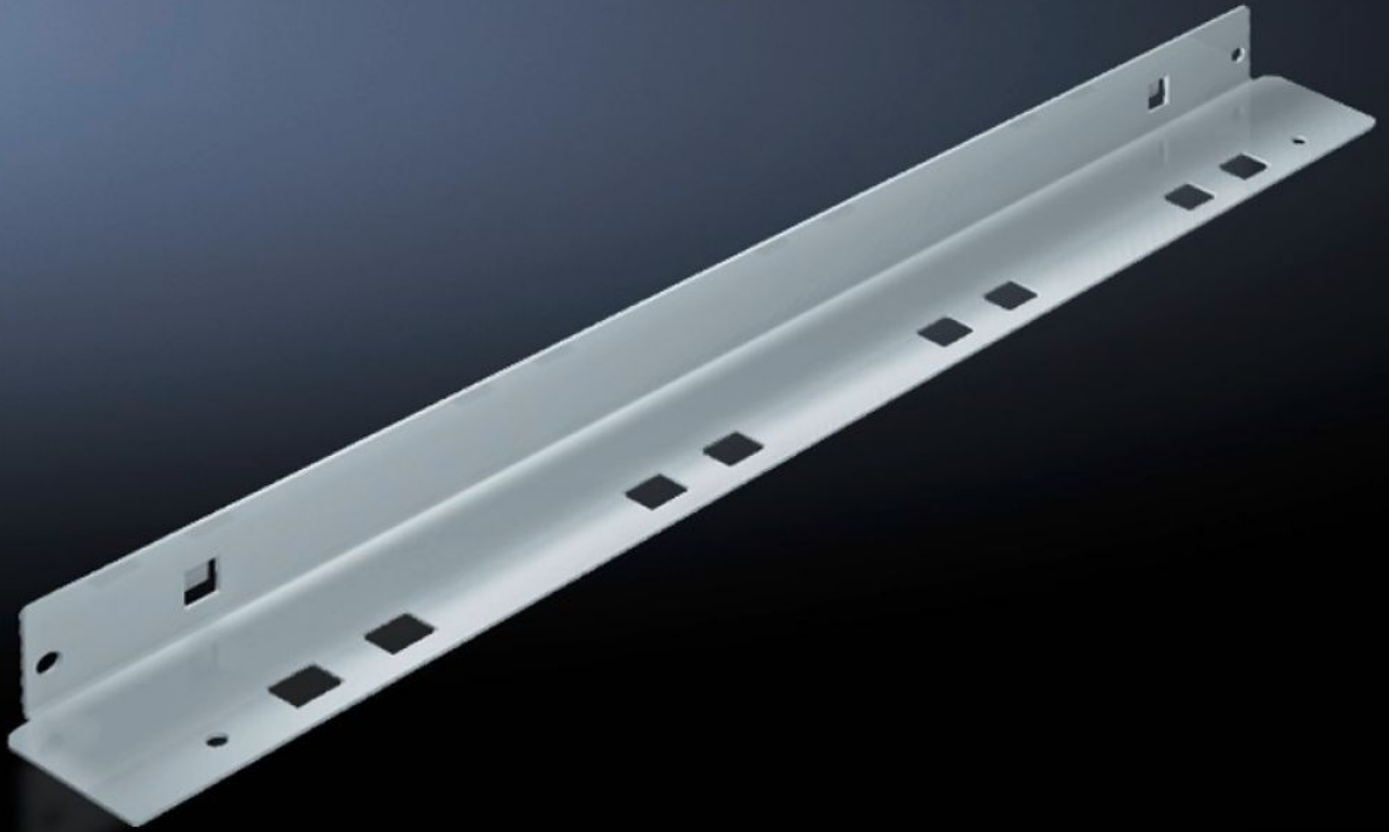

Rittal – The System.

Faster – better – everywhere.

SV 9673.406 Mounting Bracket

State: 9/29/2024 (Source: rittal.com/us-en)

ENCLOSURES

POWER DISTRIBUTION

CLIMATE CONTROL

IT INFRASTRUCTURE

SOFTWARE & SERVICES

FRIEDHELM LOH GROUP