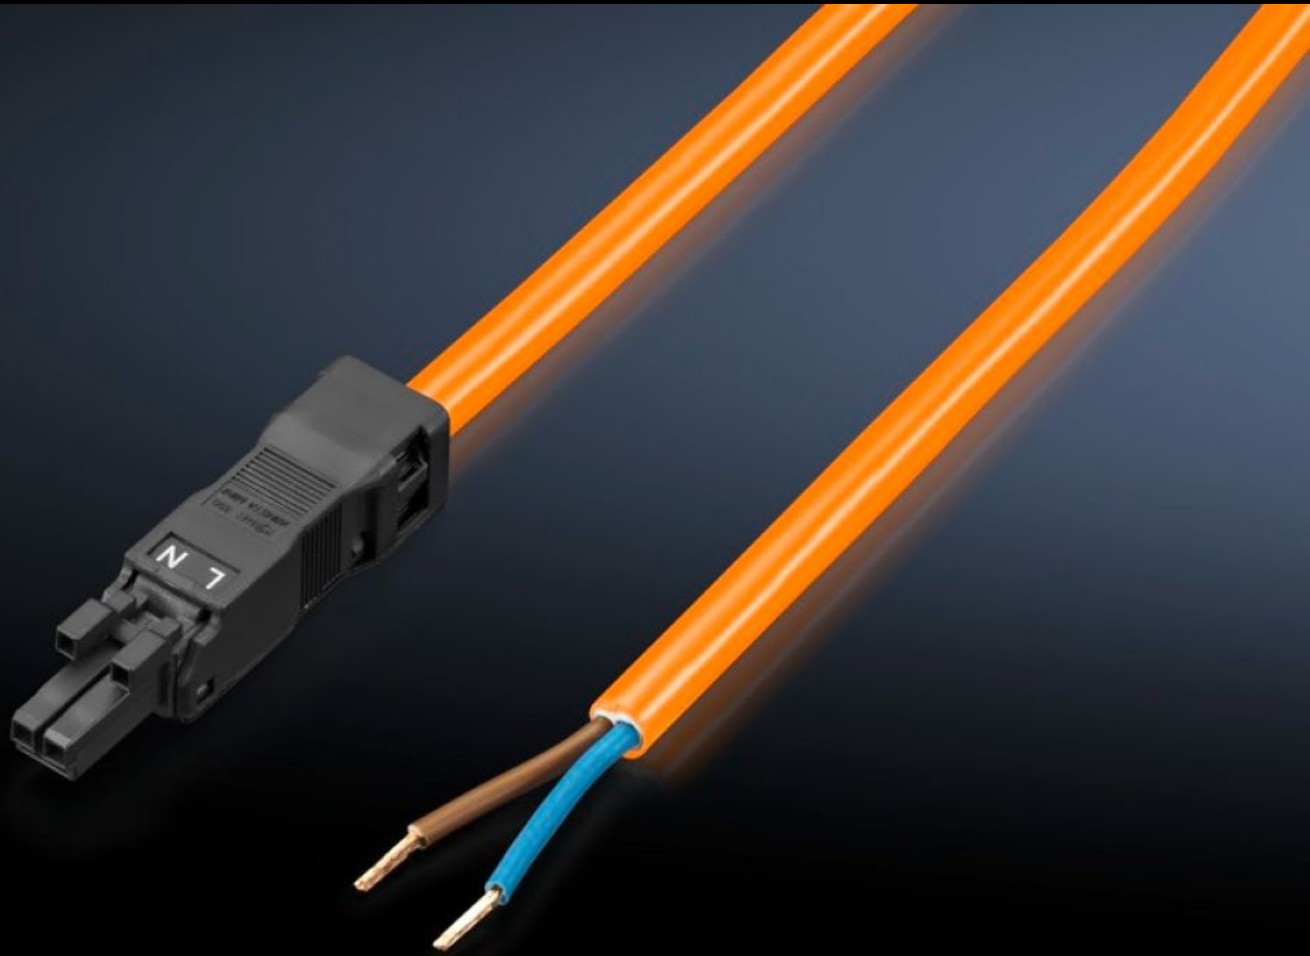

Rittal – The System.

Faster – better – everywhere.

SZ 2500.420 Connection cable

State: 7/8/2024 (Source: rittal.com/us-en)

ENCLOSURES

POWER DISTRIBUTION

CLIMATE CONTROL

IT INFRASTRUCTURE

SOFTWARE & SERVICES

FRIEDHELM LOH GROUP

SZ 2500.420 - Connection cable

For simple, time-saving connection of the LED system light.

Features

Model No.	SZ 2500.420
Version	Infeed, 2-pole (with socket, without connector)
Product description	For simple, time-saving connection of the LED system light.
Color	Orange
Cross-section	1.5 mm ²
Length	3,000 mm 118 "
Dimensions	Length: 3,000 mm Length: 118 "
Rated operating voltage	100 V - 240 V, 1~, 50 Hz/60 Hz
Packaging unit	5 pc(s).
Weight/packaging unit	1.26 kg 2.8 lb.
Customs tariff number	85444290
EAN	4028177809116
E-Number Sweden	E3465310
ETIM 7.0	EC001576
ECLASS 8.0	27060402