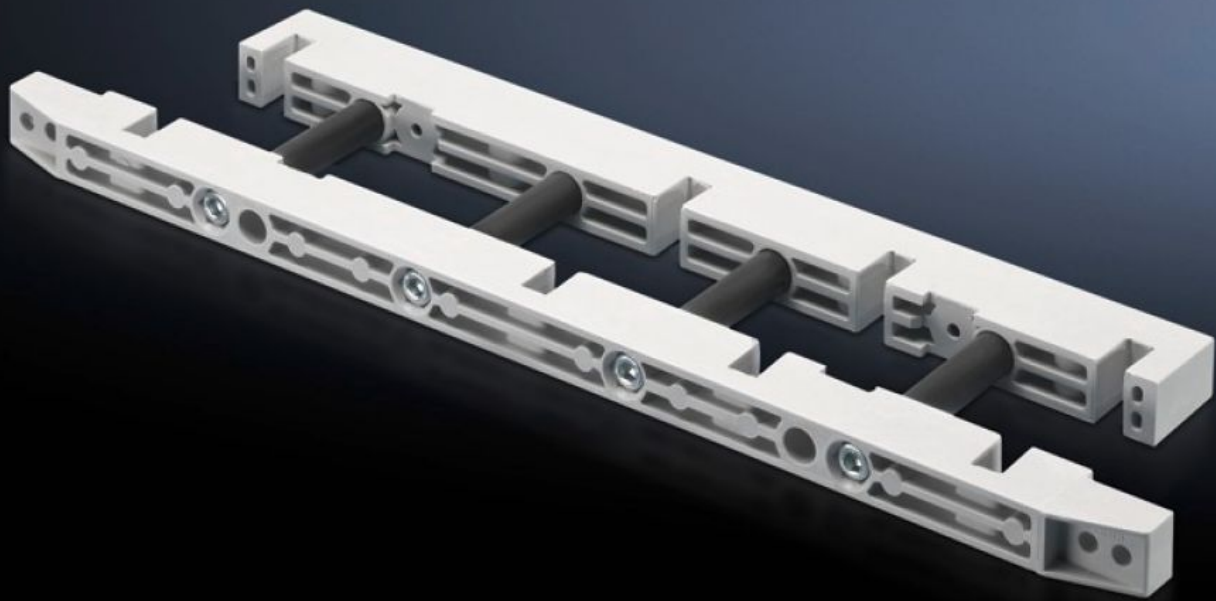

Rittal – The System.

Faster – better – everywhere.

SV 9674.416 Busbar support

State: 27/09/2024 (Source: rittal.com/uk-en)

ENCLOSURES

POWER DISTRIBUTION

CLIMATE CONTROL

IT INFRASTRUCTURE

SOFTWARE & SERVICES

FRIEDHELM LOH GROUP