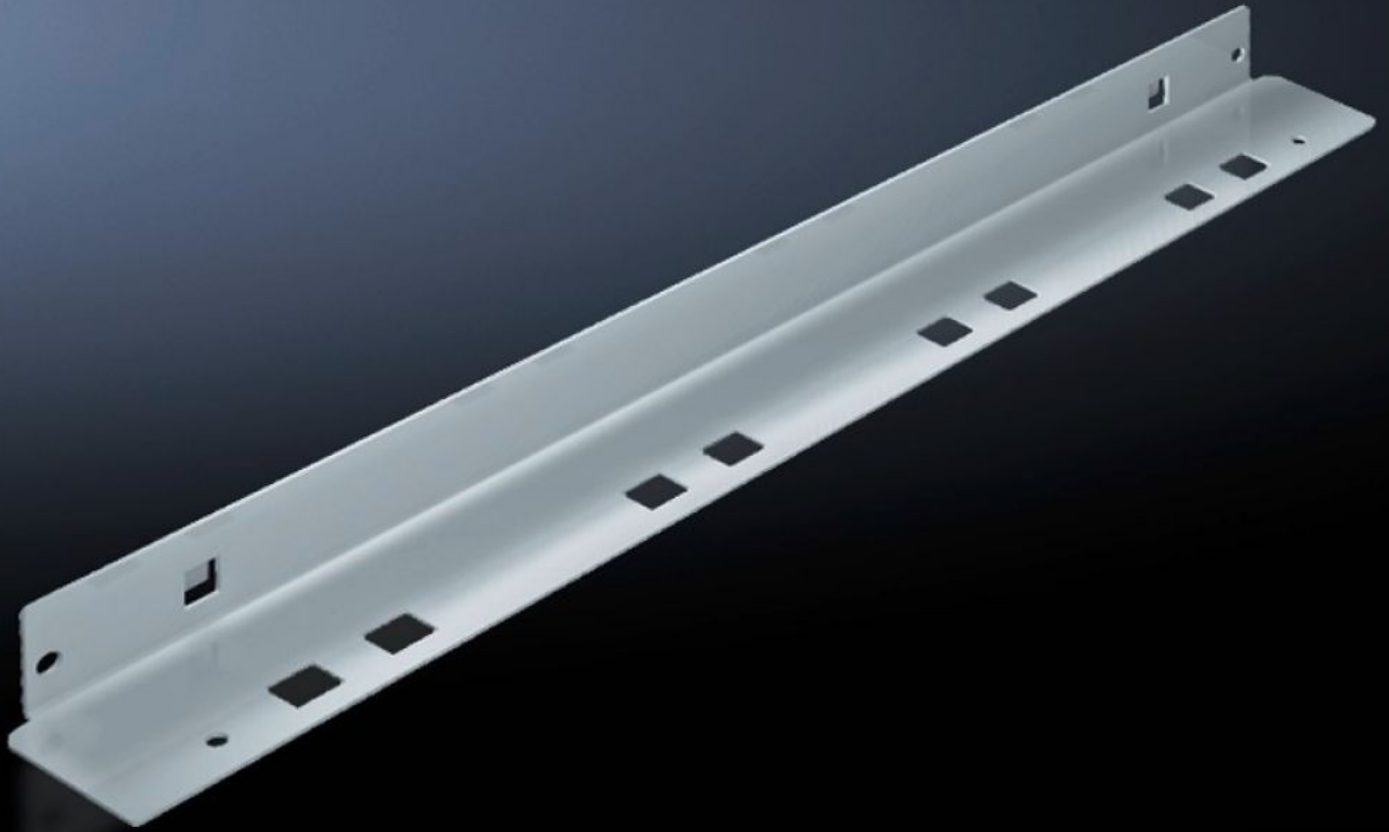

Rittal – The System.

Faster – better – everywhere.

SV 9673.408

Mounting bracket

State: 26/09/2024 (Source: rittal.com/uk-en)

ENCLOSURES

POWER DISTRIBUTION

CLIMATE CONTROL

IT INFRASTRUCTURE

SOFTWARE & SERVICES

FRIEDHELM LOH GROUP