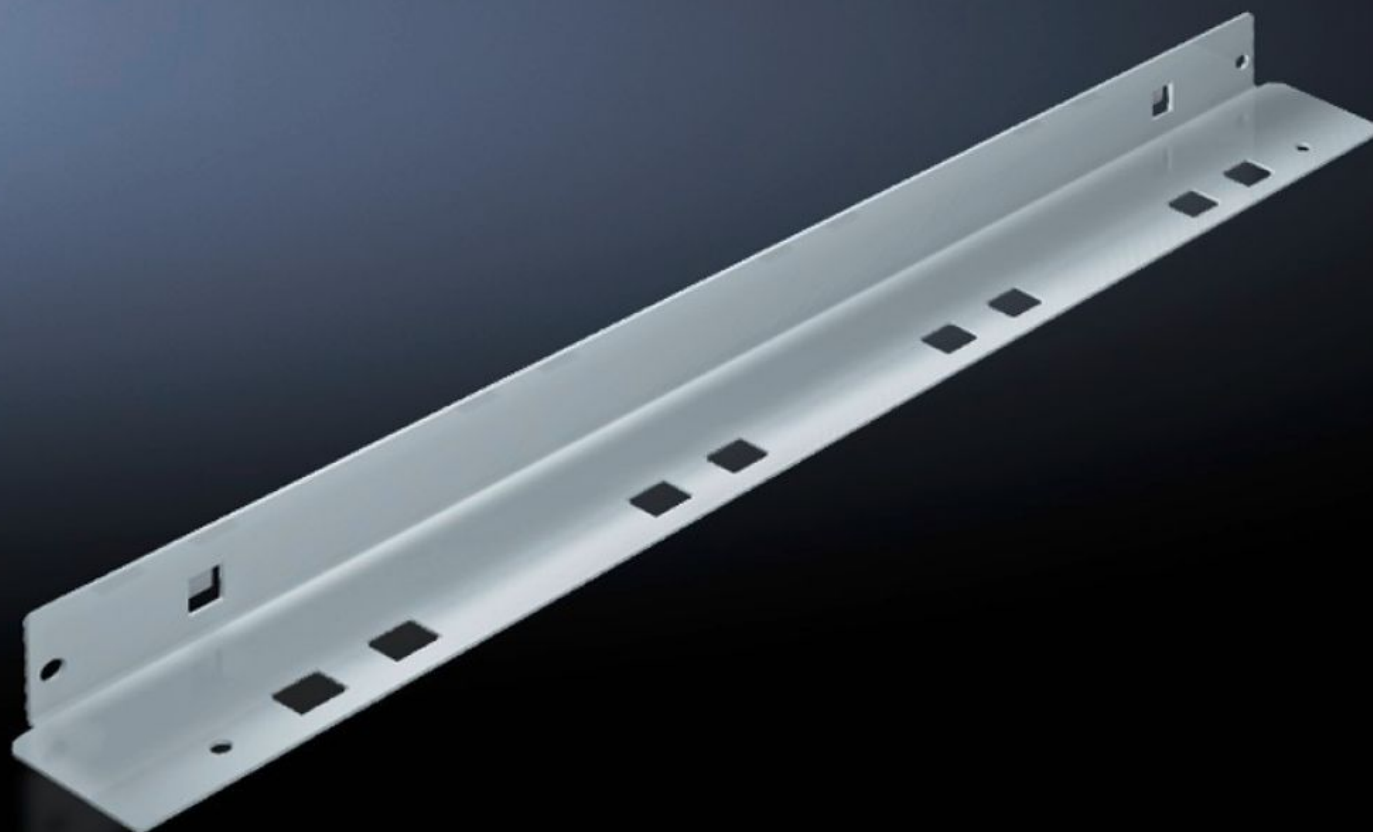

Rittal – The System.

Faster – better – everywhere.

SV 9673.406 Mounting bracket

State: 19/10/2024 (Source: rittal.com/uk-en)

ENCLOSURES

POWER DISTRIBUTION

CLIMATE CONTROL

IT INFRASTRUCTURE

SOFTWARE & SERVICES

FRIEDHELM LOH GROUP