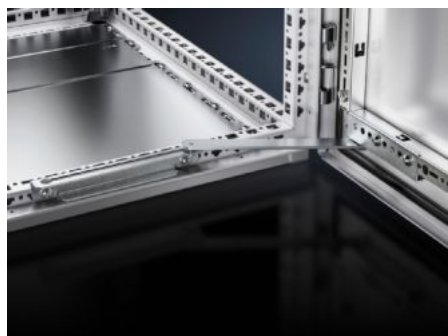

# VX 8618.430 - Door stay for VX

To secure the door in the open position. May be fitted without machining the enclosure/housing.