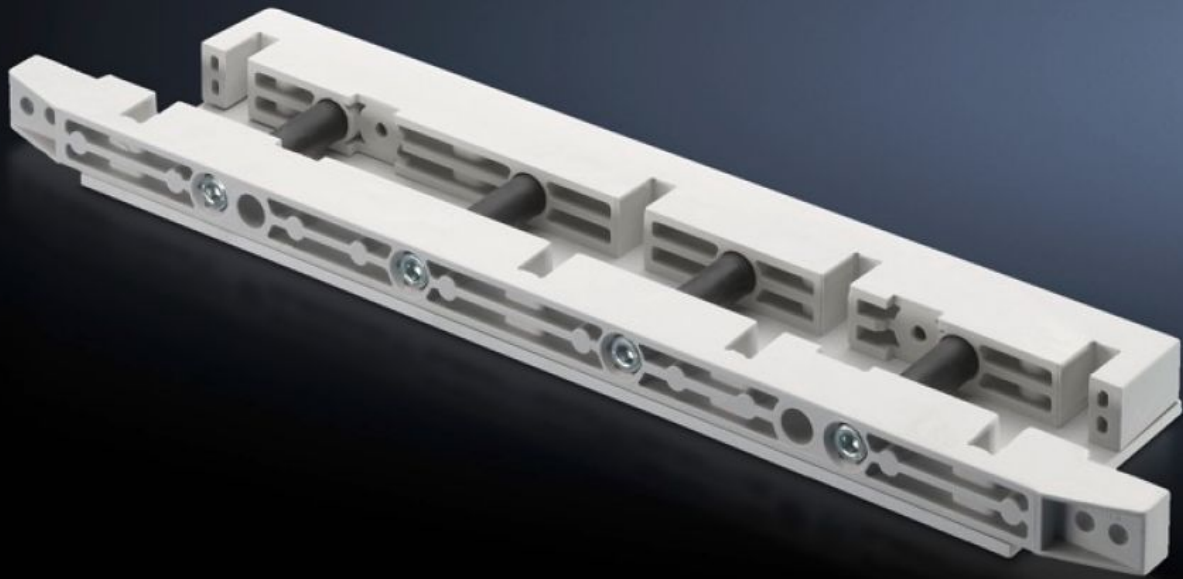

Rittal – The System.

Faster – better – everywhere.

SV 9674.435 End support

State: 27/09/2024 (Source: rittal.com/uae-en)

ENCLOSURES

POWER DISTRIBUTION

CLIMATE CONTROL

IT INFRASTRUCTURE

SOFTWARE & SERVICES

FRIEDHELM LOH GROUP