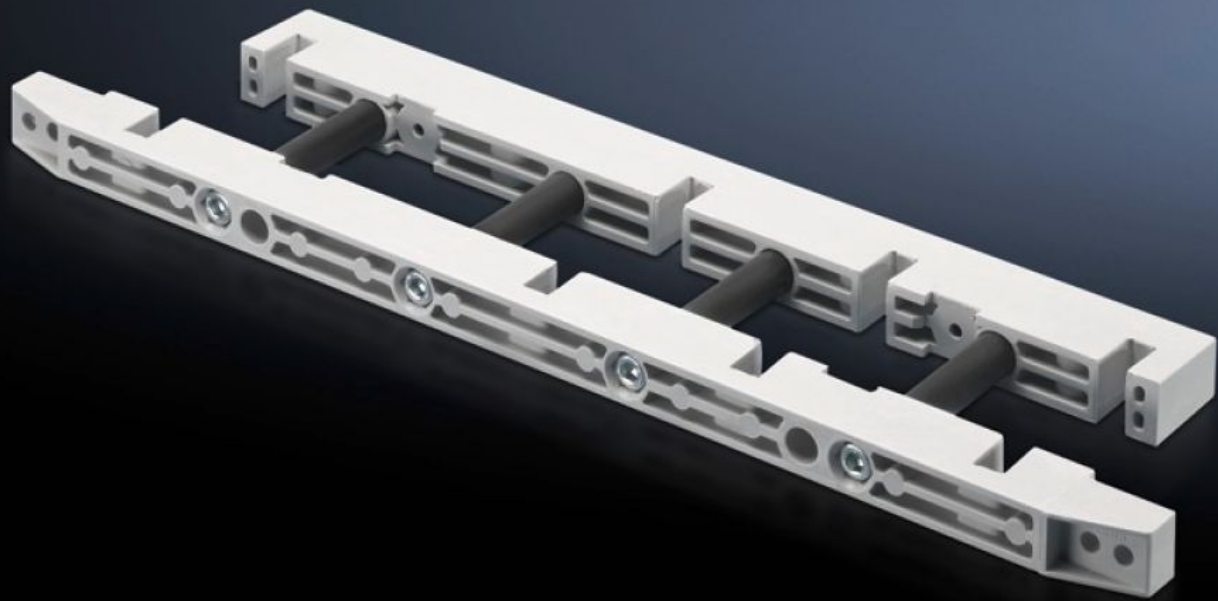

Rittal – The System.

Faster – better – everywhere.

SV 9674.416 Busbar support

State: 19/10/2024 (Source: rittal.com/uae-en)

ENCLOSURES

POWER DISTRIBUTION

CLIMATE CONTROL

IT INFRASTRUCTURE

SOFTWARE & SERVICES

FRIEDHELM LOH GROUP

SV 9674.416 - Busbar support for fuse-switch disconnecter section

Busbar support for the distribution busbar system of the fuse-switch disconnecter section.

Features

Model No.	SV 9674.416
Product description	Busbar support for the distribution busbar system of the fuse-switch disconnecter section.
Material	Duroplastic polyester
Supply includes	Mounting bracket and screws
To fit busbars	Flat copper busbars
To fit busbars	Width: 60 Height: 10 mm
Number of poles	3-pole 4-pole
Packs of	1 pc(s).
Weight/pack	1.18 kg
Net weight	1
Gross weight	1.134
Customs tariff number	85469010
EAN	4028177613454
ETIM 7.0	EC001900
ECLASS 8.0	27400613