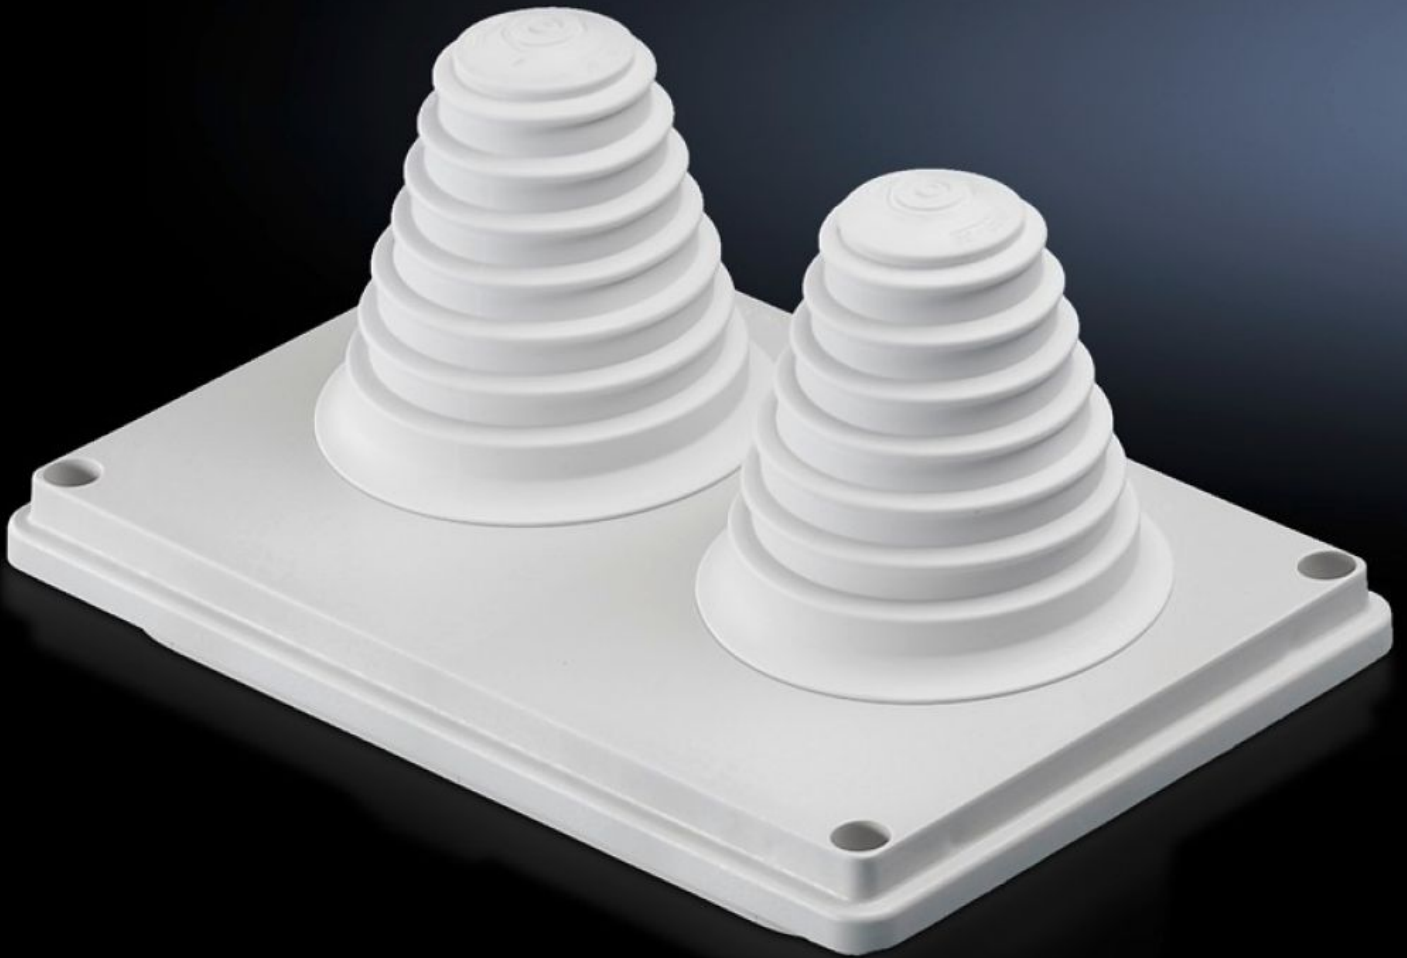

Rittal – The System.

Faster – better – everywhere.

SV 9665.780 Cable entry gland

State: 26/09/2024 (Source: [rittal.com/uae-en](https://www.rittal.com/uae-en))

ENCLOSURES

POWER DISTRIBUTION

CLIMATE CONTROL

IT INFRASTRUCTURE

SOFTWARE & SERVICES

FRIEDHELM LOH GROUP

SV 9665.780 - Cable entry gland for roof plate

Cable entry glands for roof plates, with metric knockouts, sealing membranes, entry glands, or sealed.

Features

Model No.	SV 9665.780
Design	with entry fittings up to Ø 66 mm
Product description	For simple, secure cable entry in the roof zone.
Material	Insulating material
Colour	RAL 7035
Supply includes	Seal included
Dimensions	Width: 250 mm Depth: 160 mm
IP protection category to IEC 60529	IP 55
Packs of	1 pc(s).
Weight/pack	0.44 kg
Net weight	0.38
Gross weight	0.39
Customs tariff number	73269098
EAN	4028177382473
ETIM 7.0	EC000211