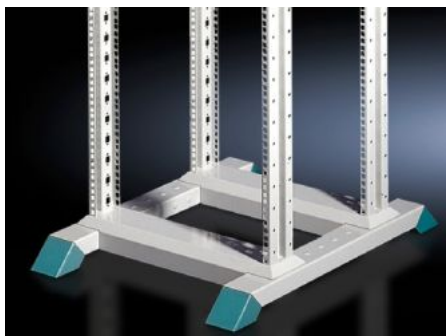

IT INFRASTRUCTURE

SOFTWARE & SERVICES

FRIEDHELM LOH GROUP

DK 7297.000 - Second pair of mounting angles for Data Rack

To accommodate 482.6 mm (19") network components or for the attachment of component shelves and slide rails.

Features

Model No.	DK 7297.000
Product description	To accommodate 482.6 mm (19") network components or for the attachment of component shelves and slide rails. 482.6 mm (19") punched profile at the front, hole centre distance 465 mm (470 mm at the rear), tailored to the attachment of patch panels and cable routing rails. The mounting level may be positioned on a 50 mm pitch pattern. Minimum distance between levels 150 mm, maximum distance between levels 350 mm.
Material	Sheet steel, 2 mm
Surface finish	Spray-finished
Colour	Profile frame: RAL 7035 Trim panel: RAL 5018
Supply includes	Torsionally stiff profile frame with 482.6 mm (19") punchings Mounting accessories
Installation dimensions	Installation depth for components: 482.6 mm Installation width for components: 19"
Units	36 U
Packs of	1 pc(s).
Weight/pack	12.661 kg

Tender text

36 U mounting level for 482.6 mm (19") frame

36 U mounting level for 482.6 mm (19") frame, torsionally rigid extrusion frame, welded, made from 2 mm steel sheet, with integrated 482.6 mm (19") punchings as well as 25 mm DIN 43 660 pitch pattern round and rectangular punchings. The additional attachment level is fixed to the folded sheet steel plinth in a 482.6 mm (19") frame.