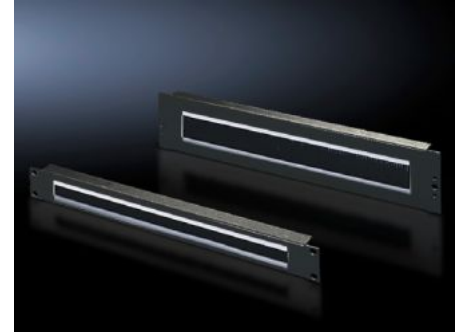

# DK 7140.535 - Cable management panel with brush strip 482.6 mm (19")

With cut-out 390 x 40 mm (2 U) or 390 x 20 mm (1 U) with brush insert, accommodation facility for cable clamp straps.

## Features

|                     |  |
|---------------------|--|
| Model No.           | DK 7140.535  |
| Product description | For convenient, simple cable routing between two areas separated by a 482.6 mm (19") mounting level, for example, between the front and rear areas of the 482.6 mm (19") mounting level. |
| Applications        | For locking and simultaneous cable routing in installation zones to the 1 U, 482.6 mm (19") mounting standard  |
| Material            | Sheet steel<br>Brush strip: Plastic, UL 94-HB  |
| Surface finish      | Spray-finished   |
| Colour              | RAL 7035   |
| Mounting cut-out    | Width:390 mm<br>Height:20 mm   |
| Dimensions          | Width: 482.6 mm  |
| Units               | 1 U  |
| Packs of            | 1 pc(s).   |
| Weight/pack         | 0.486 kg   |
| Net weight          | 0.43   |

## Tender text

482.6 mm (19") cable entry panel, 1 U

482.6 mm (19") cable entry panel, 1 U; the cables are fed in through the cutout (410 x 18 mm). The cutout also has an edge protector and a brush insert that protects against dust