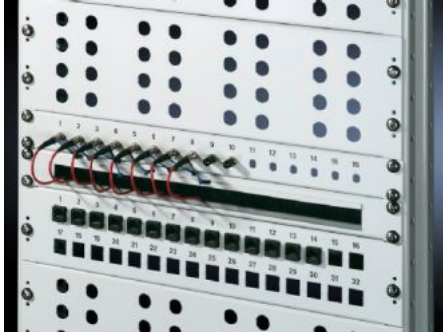

# DK 7140.535 - Cable management panel with brush strip 482.6 mm (19")

With cut-out 390 x 40 mm (2 U) or 390 x 20 mm (1 U) with brush insert, accommodation facility for cable clamp straps.

## Features

|                     |  |
|---------------------|--|
| Model No.           | DK 7140.535  |
| Product description | For convenient, simple cable routing between two areas separated by a 482.6 mm (19") mounting level, for example, between the front and rear areas of the 482.6 mm (19") mounting level. |
| Applications        | For locking and simultaneous cable routing in installation zones to the 1 U, 482.6 mm (19") mounting standard  |
| Material            | Sheet steel<br>Brush strip: Plastic, UL 94-HB  |
| Surface finish      | Spray-finished   |
| Colour              | RAL 7035   |
| Mounting cut-out    | Width:390 mm<br>Height:20 mm   |
| Dimensions          | Width: 482.6 mm  |
| Units               | 1 U  |
| Packs of            | 1 pc(s).   |
| Weight/pack         | 0.486 kg   |
| Net weight          | 0.43   |

## Tender text

482.6 mm (19") cable entry panel, 1 U

482.6 mm (19") cable entry panel, 1 U; the cables are fed in through the cutout (410 x 18 mm). The cutout also has an edge protector and a brush insert that protects against dust