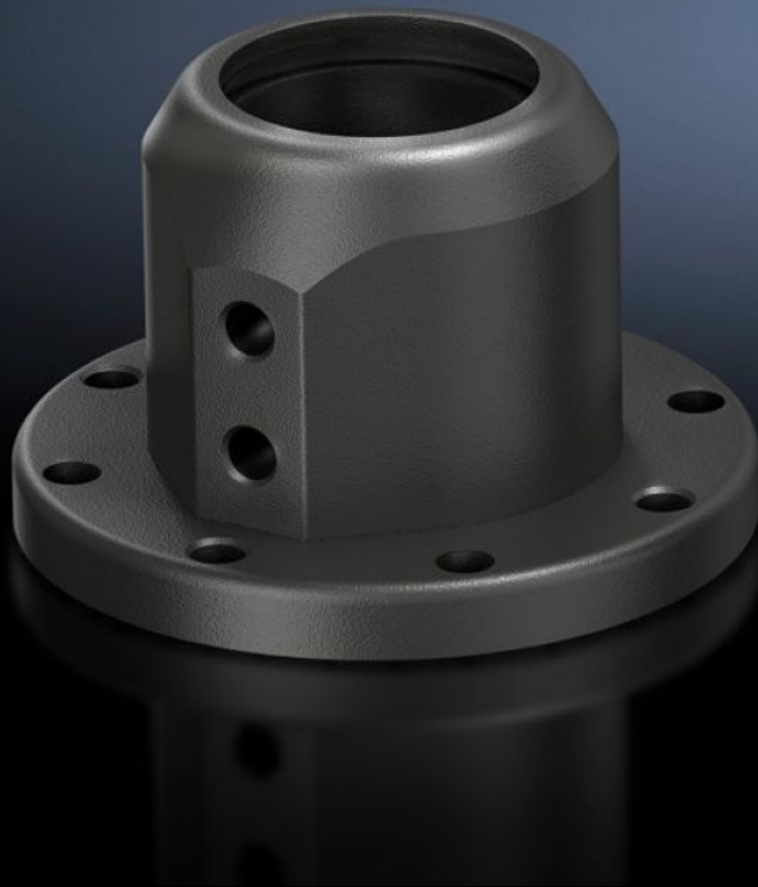

Rittal – The System.

Faster – better – everywhere.

CP 6501.110

**Wall/base mounting bracket, CP 40,
steel**

State: 19/10/2024 (Source: rittal.com/uae-en)

ENCLOSURES

POWER DISTRIBUTION

CLIMATE CONTROL

IT INFRASTRUCTURE

SOFTWARE & SERVICES

FRIEDHELM LOH GROUP

CP 6501.110 - Wall/base mounting bracket, CP 40, steel

Features

Model No.	CP 6501.110
Material	Cast aluminium
Surface finish	Textured paint
Colour	RAL 7024
Rifid y/n	Yes
Packs of	1 pc(s).
Weight/pack	0.675 kg
Net weight	0.56
Gross weight	0.68
Customs tariff number	73269098
EAN	4028177263314
ETIM 7.0	EC000882
ECLASS 8.0	27400556