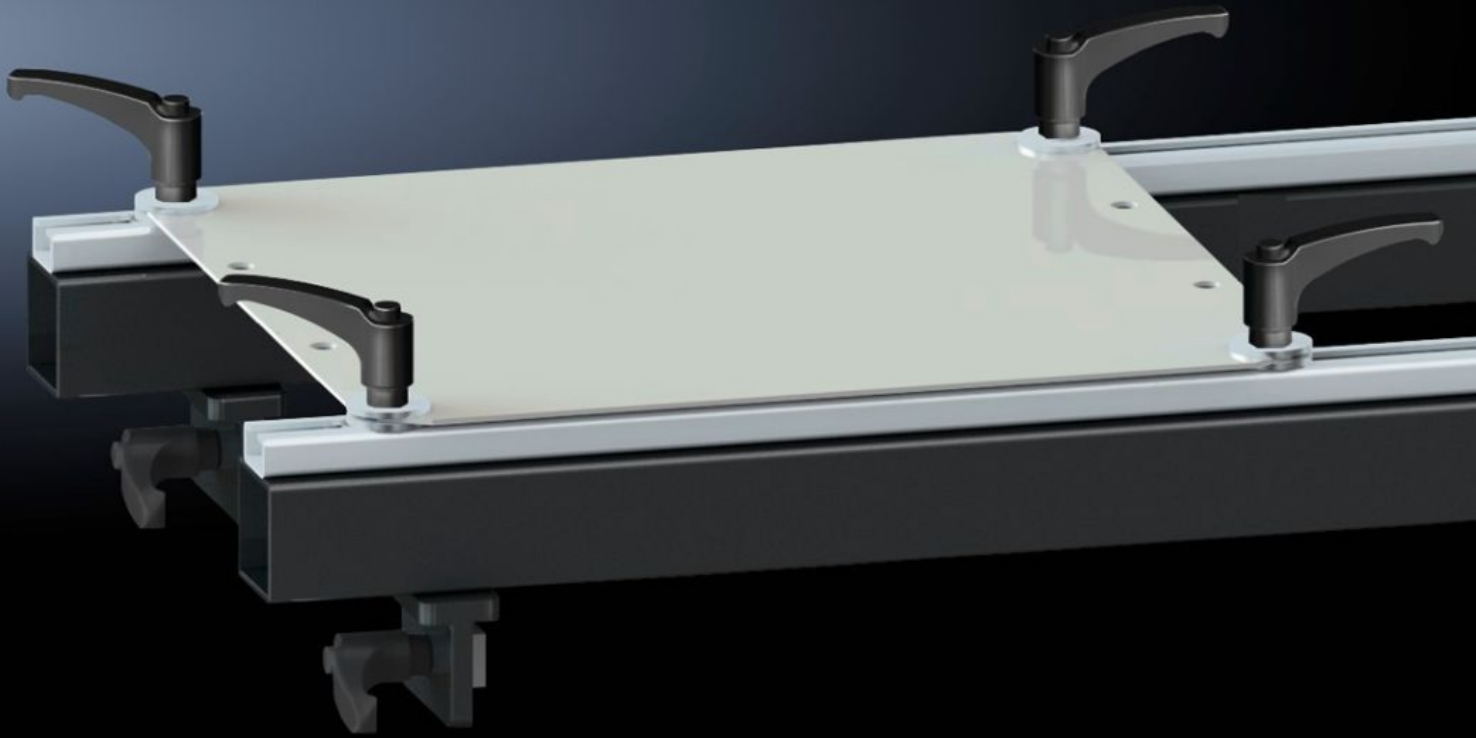

Rittal – The System.

Faster – better – everywhere.

AS 4050.221

Set of brackets

State: 19/10/2024 (Source: rittal.com/uae-en)

ENCLOSURES

POWER DISTRIBUTION

CLIMATE CONTROL

IT INFRASTRUCTURE

SOFTWARE & SERVICES

FRIEDHELM LOH GROUP