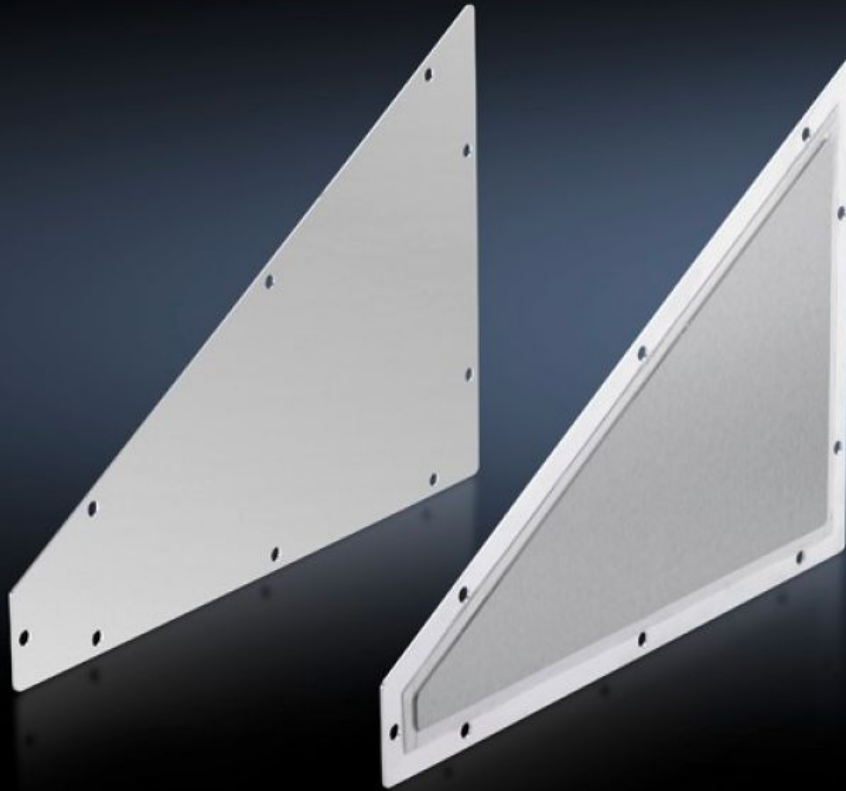

Rittal – The System.

Faster – better – everywhere.

HD 4000.505 Side parts HD

State: 27/09/2024 (Source: rittal.com/uae-en)

ENCLOSURES

POWER DISTRIBUTION

CLIMATE CONTROL

IT INFRASTRUCTURE

SOFTWARE & SERVICES

FRIEDHELM LOH GROUP

HD 4000.505 - Side parts HD for HD large enclosure

HD side parts for gap-free finishing of the 30° sloped attachment.

Features

Model No.	HD 4000.505
Material	Stainless steel 1.4301 (AISI 304)
Supply includes	Assembly parts
Packs of	2 pc(s).
Weight/pack	5.2 kg
Customs tariff number	94032080
EAN	4028177693708
ETIM 8	EC002524
ETIM 7.0	EC002524
ECLASS 8.0	27182405