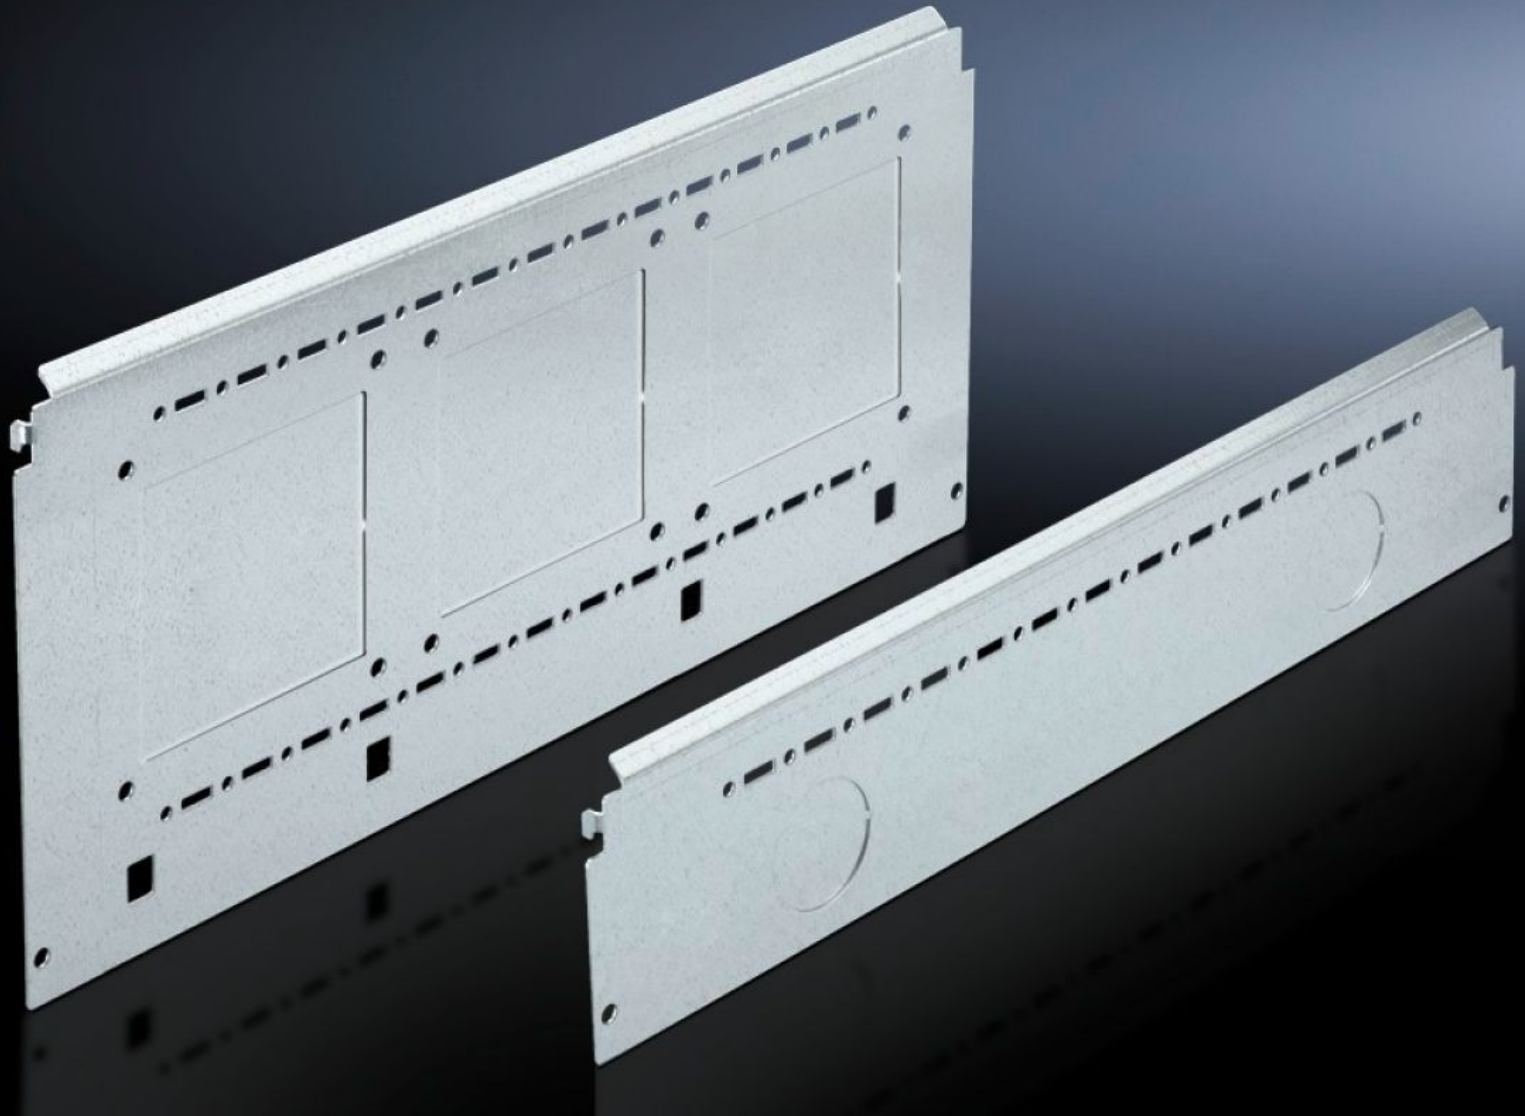

Rittal – The System.

Faster – better – everywhere.

SV 9673.044

Compartment side panel module

State: 19.10.2024 (Source: [rittal.com/si-sl](https://www.rittal.com/si-sl))

ENCLOSURES

POWER DISTRIBUTION

CLIMATE CONTROL

IT INFRASTRUCTURE

SOFTWARE & SERVICES

FRIEDHELM LOH GROUP

SV 9673.044 - Compartment side panel module for internal compartmentalisation

Side divider panel for compartments, for locating into the TS pitch pattern.

Features

Model No.	SV 9673.044
Product description	Side divider panel for compartments, for locating into the TS pitch pattern. Prepared for the location of mounting brackets for horizontal compartment dividers or mounting plates. Two TS system punchings allow the use of additional TS accessories. The side panel modules for reduced compartment depth and an auxiliary construction using TS punched rails 17 x 17 mm can be used to provide a separate enclosure space in the side panel area, e.g. for the provision of a busbar system.
Material	Sheet steel, 1.5 mm
Surface finish	Zinc-plated
Supply includes	Assembly parts
For compartment depth	400 mm
Dimensions	Height: 400 mm
Packs of	2 pc(s).
Net weight	3.1
Customs tariff number	73269098
EAN	4028177704787
ETIM 7.0	EC002525