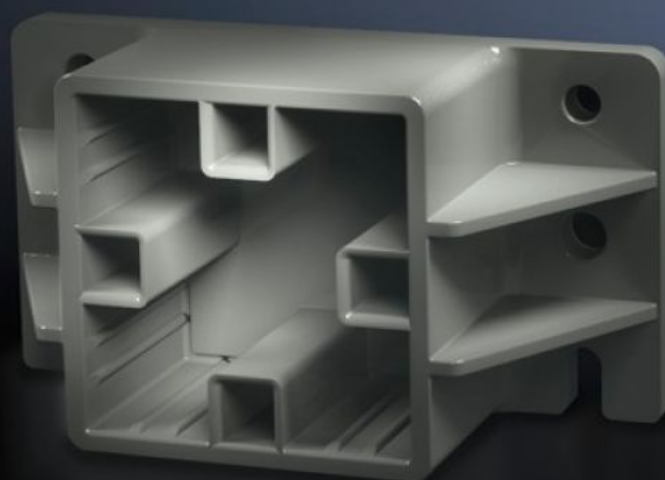

Rittal – The System.

Faster – better – everywhere.

SV 9659.010 End supports

State: 19.10.2024 (Source: [rittal.com/si-sl](https://www.rittal.com/si-sl))

ENCLOSURES

POWER DISTRIBUTION

CLIMATE CONTROL

IT INFRASTRUCTURE

SOFTWARE & SERVICES

FRIEDHELM LOH GROUP