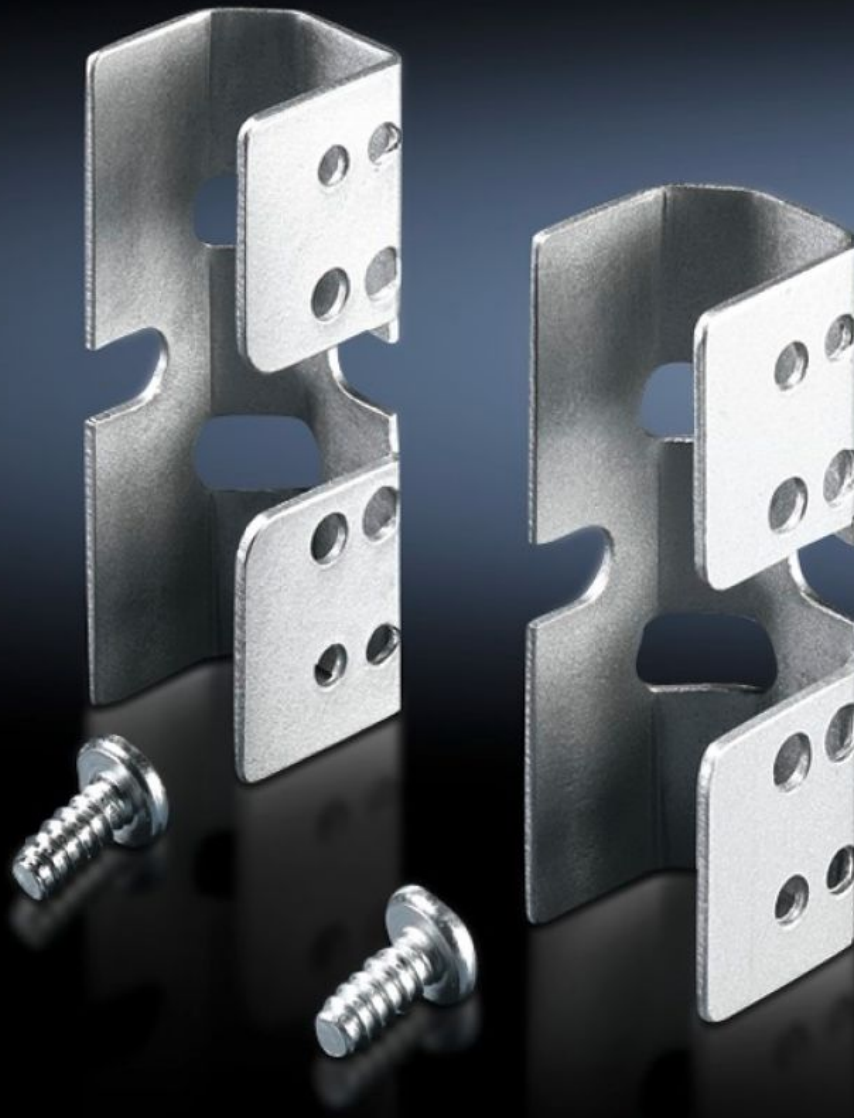

Rittal – The System.

Faster – better – everywhere.

TS 8800.360 Adaptor bracket TS

State: 27.9.2024 (Source: rittal.com/si-sl)

ENCLOSURES

POWER DISTRIBUTION

CLIMATE CONTROL

IT INFRASTRUCTURE

SOFTWARE & SERVICES

FRIEDHELM LOH GROUP

TS 8800.360 - Adaptor bracket TS

Adaptor bracket TS.

Features

Model No.	TS 8800.360
Product description	For external mounting of system lights and cable ducts on the vertical TS, SE enclosure section, and also on the horizontal SE enclosure section (top, in the width)
Material	Sheet steel
Surface finish	Zinc-plated
Supply includes	Assembly screws
Packs of	6 pc(s).
Weight/pack	0,246 kg
Net weight	0.234
Gross weight	0.247
Customs tariff number	83024900
EAN	4028177243859
ETIM 7.0	EC002625
ECLASS 8.0	27189234