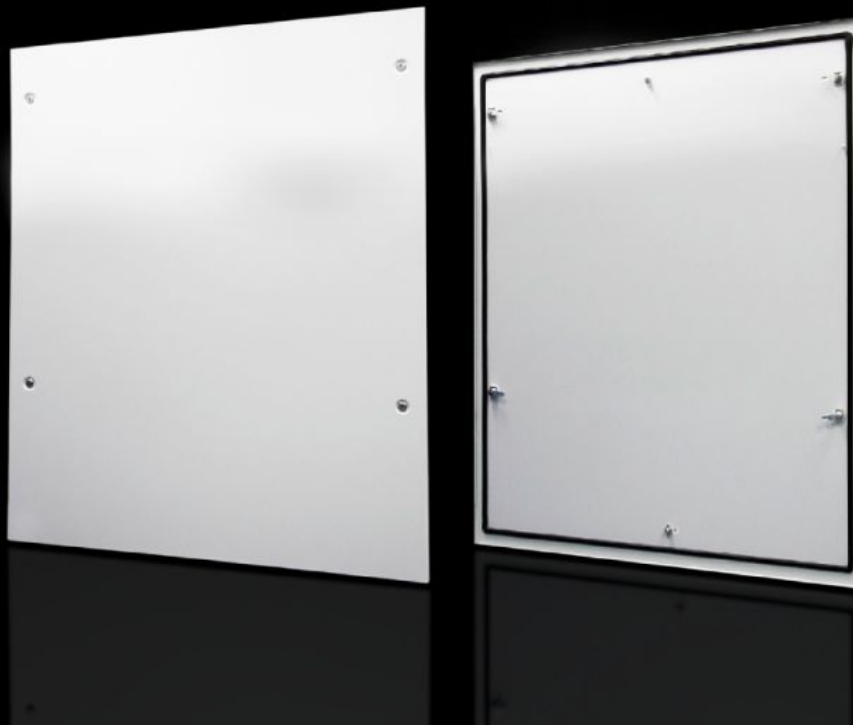

Rittal – The System.

Faster – better – everywhere.

DK 7824.120 Side panel, lockable

State: 19.10.2024 (Source: [rittal.com/si-sl](https://www.rittal.com/si-sl))

ENCLOSURES

POWER DISTRIBUTION

CLIMATE CONTROL

IT INFRASTRUCTURE

SOFTWARE & SERVICES

FRIEDHELM LOH GROUP

DK 7824.120 - Side panel, lockable for TS, TS IT

Side panel, lockable, sheet steel, for TS.

Features

Model No.	DK 7824.120
Product description	Simply locate from above. Lock with security lock no. 3524 E. Earthing bolt with contact track.
Material	Sheet steel
Surface finish	Spray-finished
Colour	RAL 7035
Supply includes	2 side panels each with 4 security locks no. 3524 E
To fit	Enclosure type: TS TS IT Height: 1,200 mm Depth: 1,000 mm
Basic material	Sheet steel
Packs of	2 pc(s).
Weight/pack	29,8 kg
Net weight	28.6
Gross weight	29.8
Customs tariff number	94039910
EAN	4028177330672
E-Number Sweden	E7239565

Features

ETIM 7.0	EC002524
ECLASS 8.0	27182101

Tender text

Side panel, plug-type for TS
H x D = 1200 x 1000 mm, RAL 7035

Side panel fitted with a T-lock.
Material: Sheet steel, spray finished in RAL 7035
For 1200 mm x 1000 mm enclosures