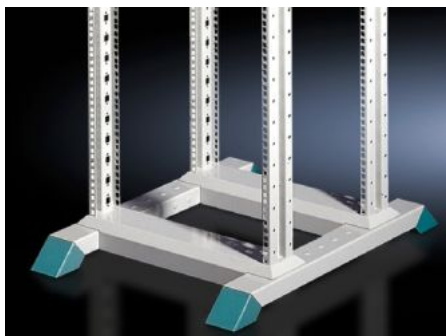

IT INFRASTRUCTURE

SOFTWARE & SERVICES

FRIEDHELM LOH GROUP

DK 7296.000 - Second pair of mounting angles for Data Rack

To accommodate 482.6 mm (19") network components or for the attachment of component shelves and slide rails.

Features

Model No.	DK 7296.000
Product description	To accommodate 482.6 mm (19") network components or for the attachment of component shelves and slide rails. 482.6 mm (19") punched profile at the front, hole centre distance 465 mm (470 mm at the rear), tailored to the attachment of patch panels and cable routing rails. The mounting level may be positioned on a 50 mm pitch pattern. Minimum distance between levels 150 mm, maximum distance between levels 350 mm.
Material	Sheet steel, 2 mm
Surface finish	Spray-finished
Colour	Profile frame: RAL 7035 Trim panel: RAL 5018
Supply includes	Torsionally stiff profile frame with 482.6 mm (19") punchings Mounting accessories
Installation dimensions	Installation depth for components: 482.6 mm Installation width for components: 19"
Units	31 U
Packs of	1 pc(s).
Weight/pack	11,685 kg

Tender text

31 U mounting level for 482.6 mm (19") frame

31 U attachment level for 482.6 mm (19") frame, torsionally rigid extrusion frame, welded, made from 2 mm sheet steel, with integrated 482.6 mm (19") punchings as well as 25 mm DIN pitch pattern round and rectangular punchings. The additional attachment level is fixed to the folded sheet steel plinth in a 482.6 mm (19") frame.