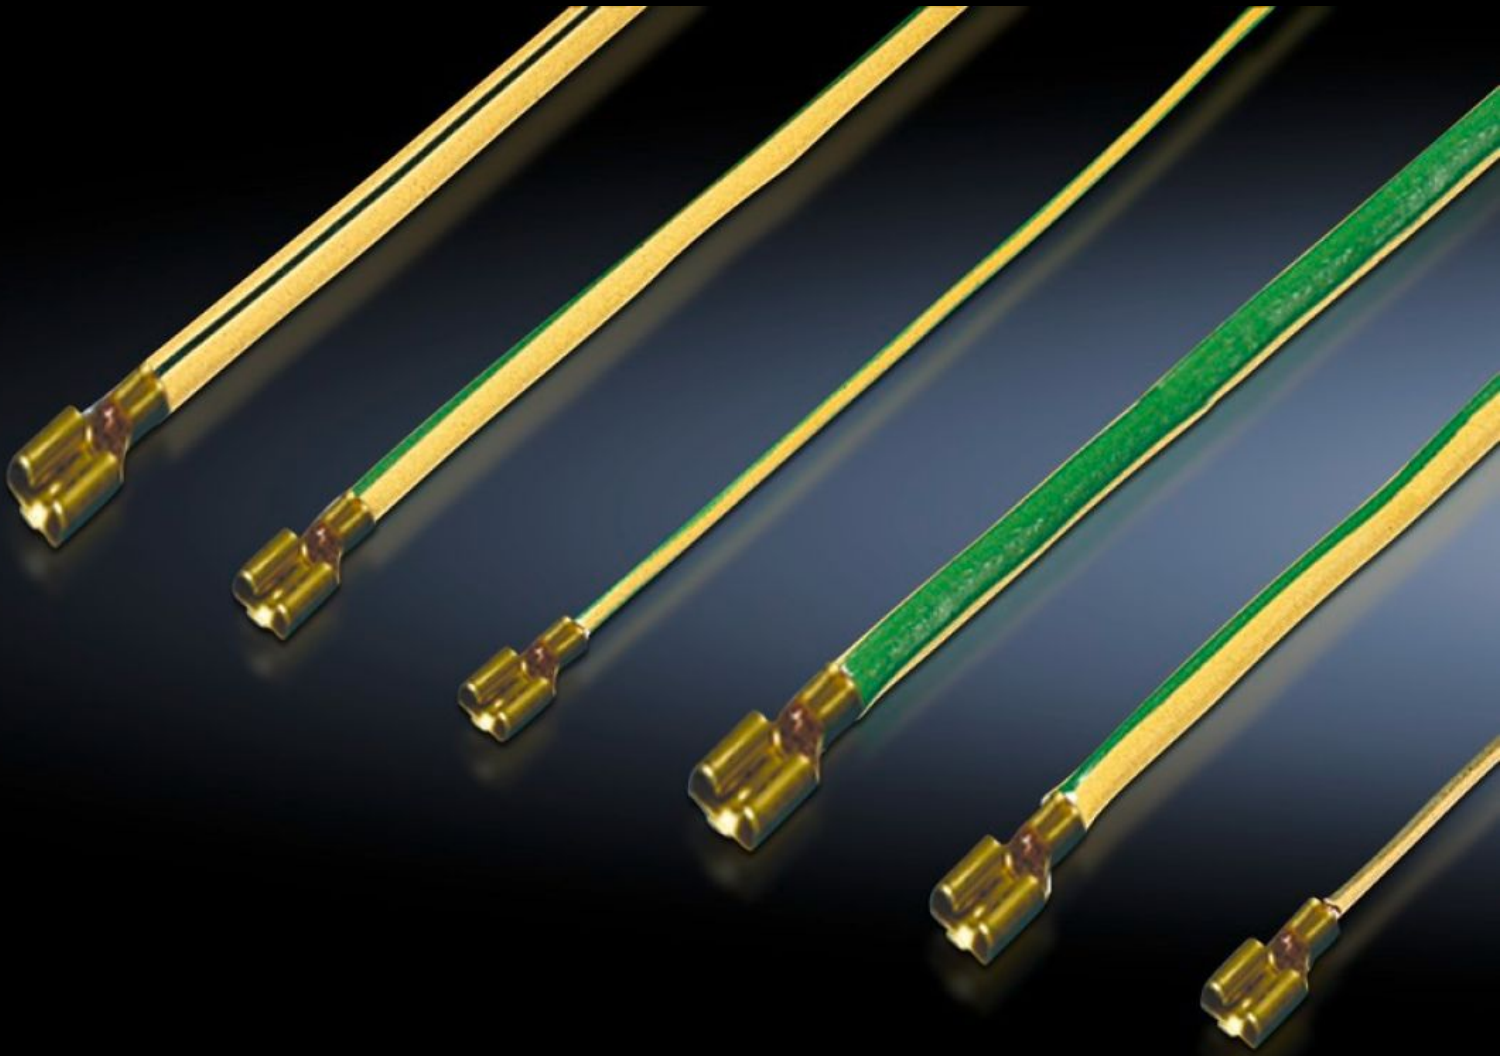

# TE 7000.675

# TE 7000.675 - Complete earthing kit for TE

For system-compatible earthing of all housing parts on the housing frame. The earth conductors are pre-assembled ready for connection with connectors and cut to the correct length.

## Features

Model No.	TE 7000.675
Product description	For system-compatible earthing of all housing parts on the housing frame. The earth conductors are pre-assembled ready for connection with connectors and cut to the correct length.
Supply includes	4 earth straps, 300 mm 4 earth straps, 350 mm Assembly parts
Note	If a risk assessment of the ultimate application has been carried out by a qualified electrician and no extended risk potential has been identified, no protective earthing measures are required
Packs of	1 pc(s).
Weight/pack	0,45 kg
Net weight	0.2
Gross weight	0.205
Customs tariff number	73269098
EAN	4028177437357
ETIM 7.0	EC001503
ECLASS 8.0	27149219