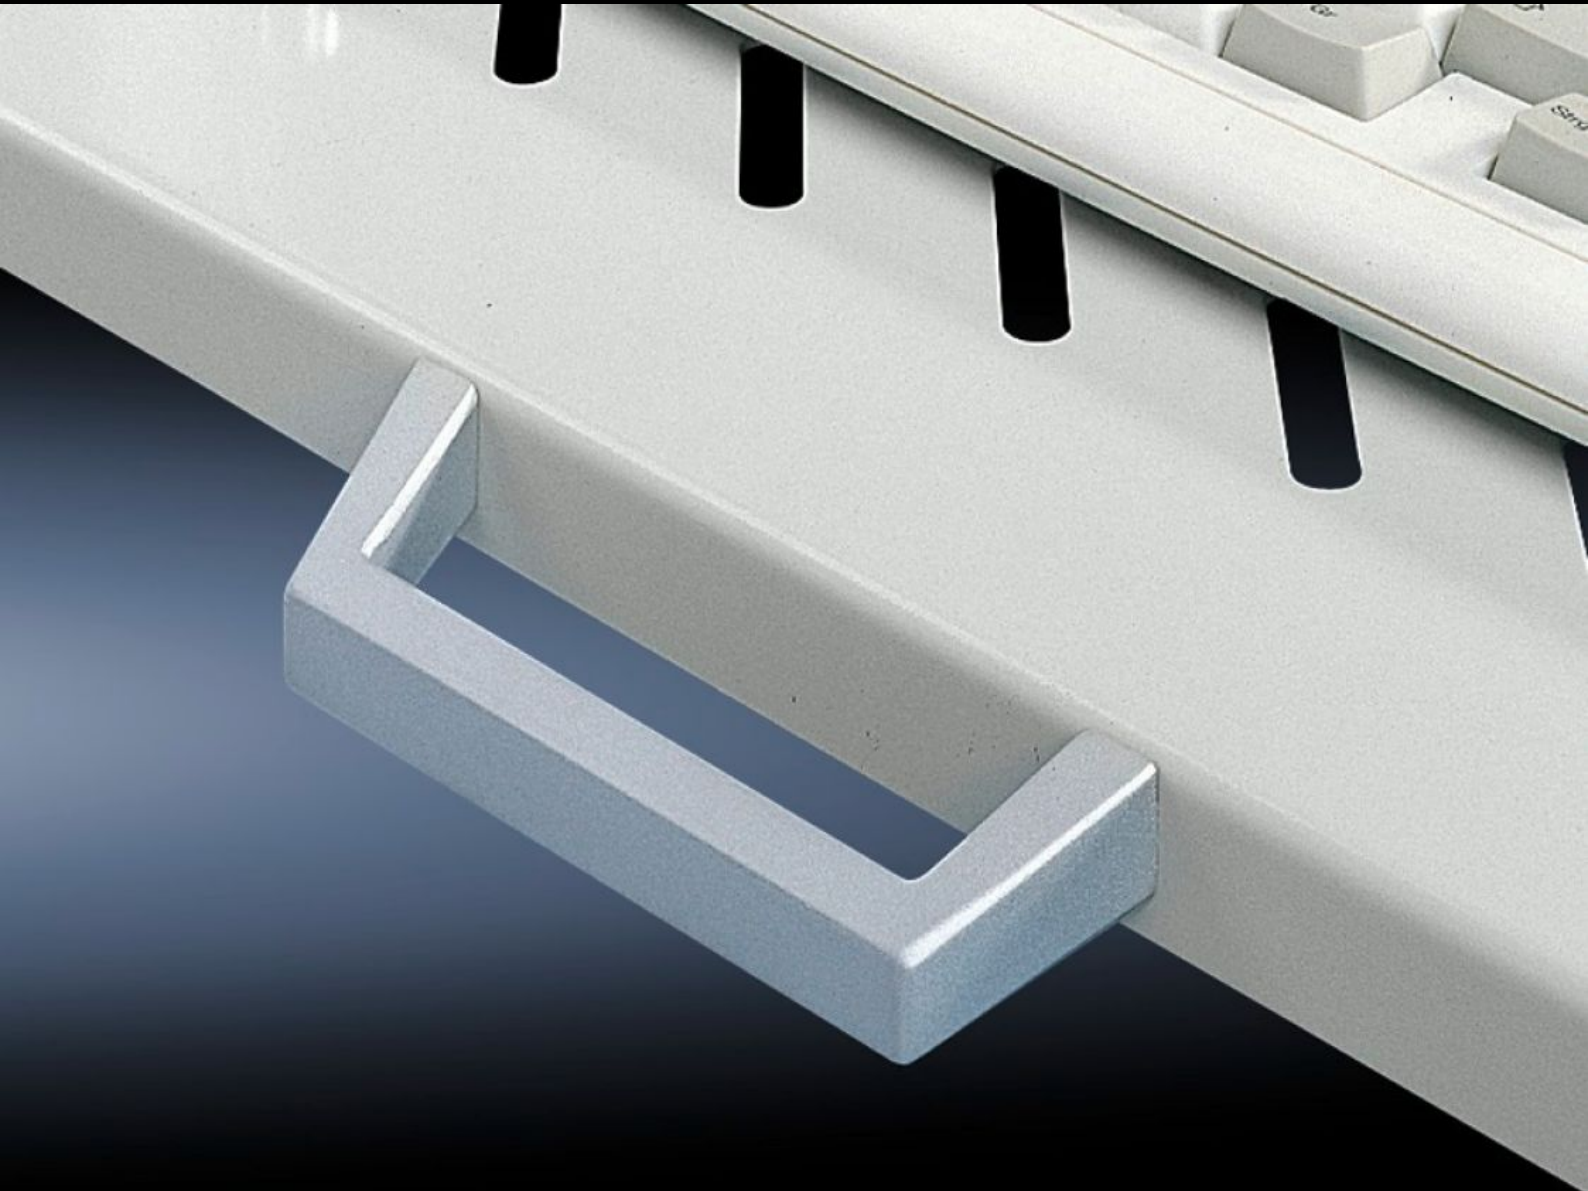

Rittal – The System.

Faster – better – everywhere.

DK 5501.730 Handles

State: 27.9.2024 (Source: [rittal.com/si-sl](https://www.rittal.com/si-sl))

ENCLOSURES

POWER DISTRIBUTION

CLIMATE CONTROL

IT INFRASTRUCTURE

SOFTWARE & SERVICES

FRIEDHELM LOH GROUP

DK 5501.730 - Handles for pull-out component shelves

Handles for ease of use with component shelves.

Features

Model No.	DK 5501.730
Product description	The component shelves are prepared for the attachment of handles.
Material	Die-cast zinc
Surface finish	Spray-finished, silver-grey
Supply includes	Assembly parts
Packs of	2 pc(s).
Weight/pack	0,206 kg
Net weight	0.176
Gross weight	0.197
Customs tariff number	83024110
EAN	4028177693814
E-Number Sweden	E7282549
ETIM 7.0	EC002626
ECLASS 8.0	27189266