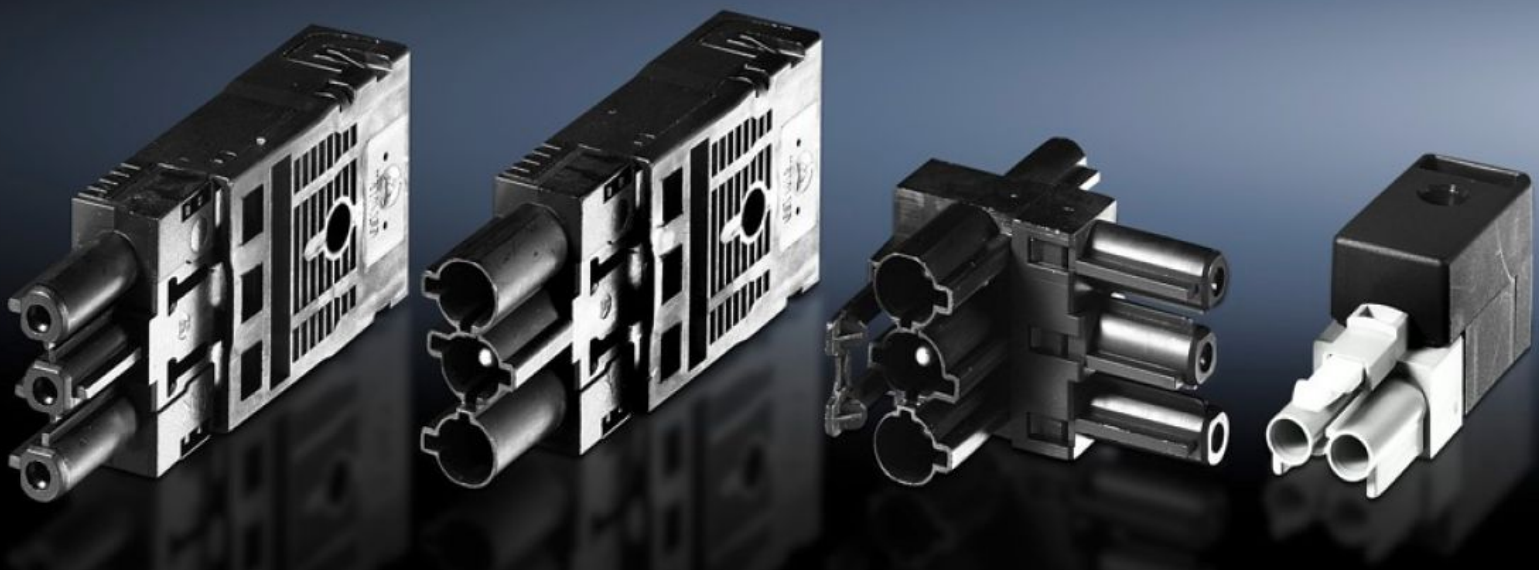

Rittal – The System.

Faster – better – everywhere.

SZ 2507.400

Connection accessories for self-assembly

State: 19.10.2024 (Source: [rittal.com/si-sl](https://www.rittal.com/si-sl))

ENCLOSURES

POWER DISTRIBUTION

CLIMATE CONTROL

IT INFRASTRUCTURE

SOFTWARE & SERVICES

FRIEDHELM LOH GROUP

SZ 2507.400 - Connection accessories for self-assembly for universal light, courtesy light and compact light

Sockets for power supply through-wiring, connectors for connection component through-wiring, T distributor with 2 sockets and 1 connector, connector for door-operated switch cable.

Features

Model No.	SZ 2507.400
Design	Connector for door-operated switch cable
Packs of	5 pc(s).
Weight/pack	0,07 kg
Net weight	0.055
Gross weight	0.07
Customs tariff number	85369095
EAN	4028177194823
ETIM 8	EC002625
ETIM 7.0	EC002625
ECLASS 8.0	27189234