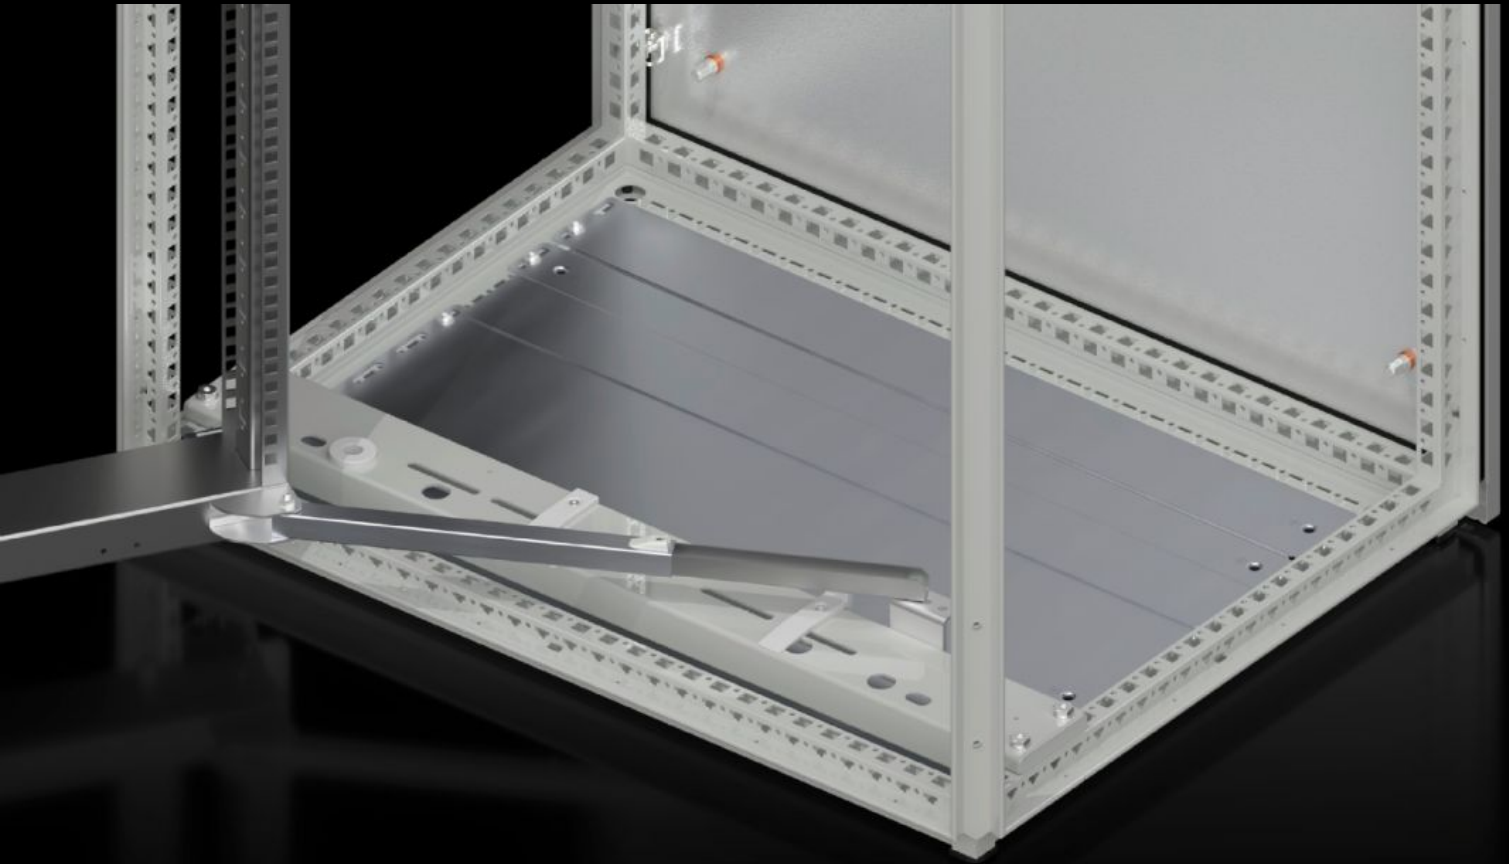

Rittal – The System.

Faster – better – everywhere.

SR 1980.200 Swing frame stay

State: 19.10.2024 (Source: [rittal.com/si-sl](https://www.rittal.com/si-sl))

ENCLOSURES

POWER DISTRIBUTION

CLIMATE CONTROL

IT INFRASTRUCTURE

SOFTWARE & SERVICES

FRIEDHELM LOH GROUP

SR 1980.200 - Swing frame stay

Secures the swing frame in the open position.

Features

Model No.	SR 1980.200
Design	with 180° hinge
Product description	Secures the swing frame in the open position.
Installation options	For mounting on swing frame, large: at the bottom of the enclosure (with safety catch at 160°)
Packs of	1 pc(s).
Weight/pack	0,658 kg
Net weight	0.585
Gross weight	0.6
Customs tariff number	73269098
EAN	4028177013254
ETIM 8	EC002626
ETIM 7.0	EC002626
ECLASS 8.0	27189266