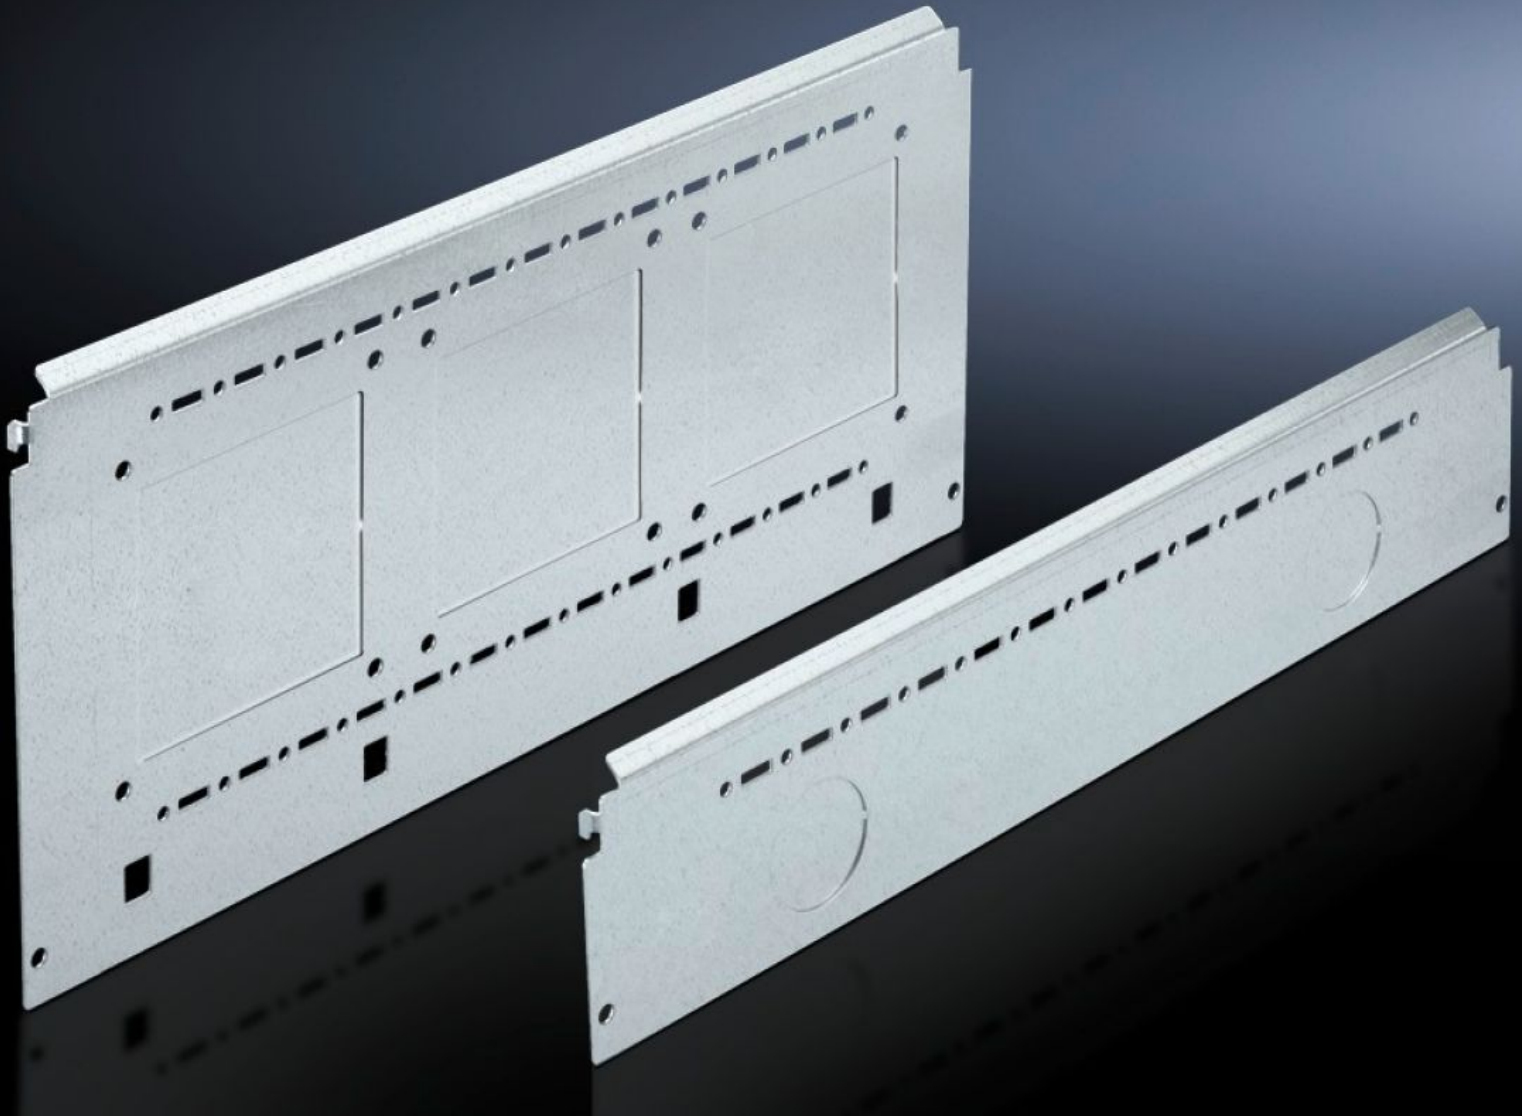

**Rittal – The System.**

Faster – better – everywhere.

**SV 9673.065**

**Compartment side panel module**

State: 19/10/2024 (Source: [rittal.com/nz-en](http://rittal.com/nz-en))

ENCLOSURES

POWER DISTRIBUTION

# SV 9673.065 - Compartment side panel module for internal compartmentalisation

Side divider panel for compartments, for locating into the TS pitch pattern.

## Features

Model No.	SV 9673.065
Product description	Side divider panel for compartments, for locating into the TS pitch pattern. Prepared for the location of mounting brackets for horizontal compartment dividers or mounting plates. Two TS system punchings allow the use of additional TS accessories. The side panel modules for reduced compartment depth and an auxiliary construction using TS punched rails 17 x 17 mm can be used to provide a separate enclosure space in the side panel area, e.g. for the provision of a busbar system.
Material	Sheet steel, 1.5 mm
Surface finish	Zinc-plated
Supply includes	Assembly parts
For compartment depth	600 mm
Dimensions	Height: 150 mm
Packs of	6 pc(s).
Weight/pack	5.298 kg
Net weight	5.034
Gross weight	5.3
Customs tariff number	73269098