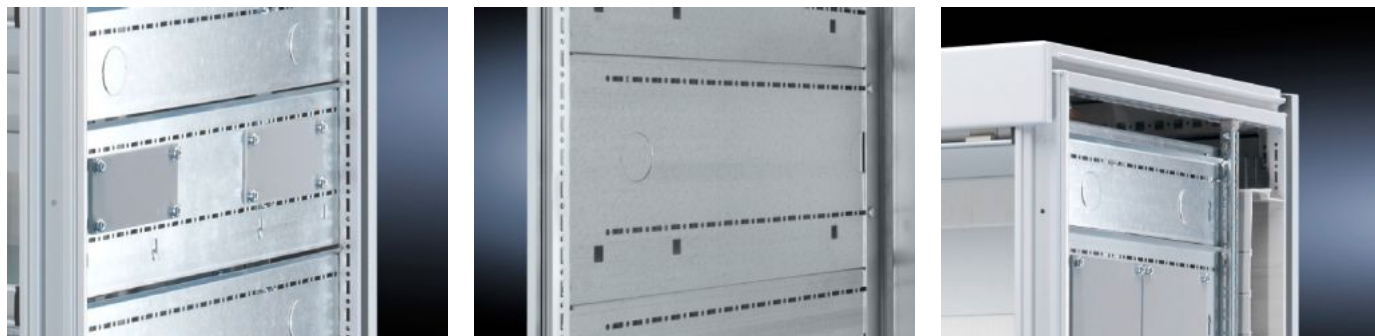

# SV 9673.065 - Compartment side panel module for internal compartmentalisation

Side divider panel for compartments, for locating into the TS pitch pattern.

## Features

Model No.	SV 9673.065
Product description	Side divider panel for compartments, for locating into the TS pitch pattern. Prepared for the location of mounting brackets for horizontal compartment dividers or mounting plates. Two TS system punchings allow the use of additional TS accessories. The side panel modules for reduced compartment depth and an auxiliary construction using TS punched rails 17 x 17 mm can be used to provide a separate enclosure space in the side panel area, e.g. for the provision of a busbar system.
Material	Sheet steel, 1.5 mm
Surface finish	Zinc-plated
Supply includes	Assembly parts
For compartment depth	600 mm
Dimensions	Height: 150 mm
Packs of	6 pc(s).
Weight/pack	5.298 kg
Net weight	5.034
Gross weight	5.3
Customs tariff number	73269098