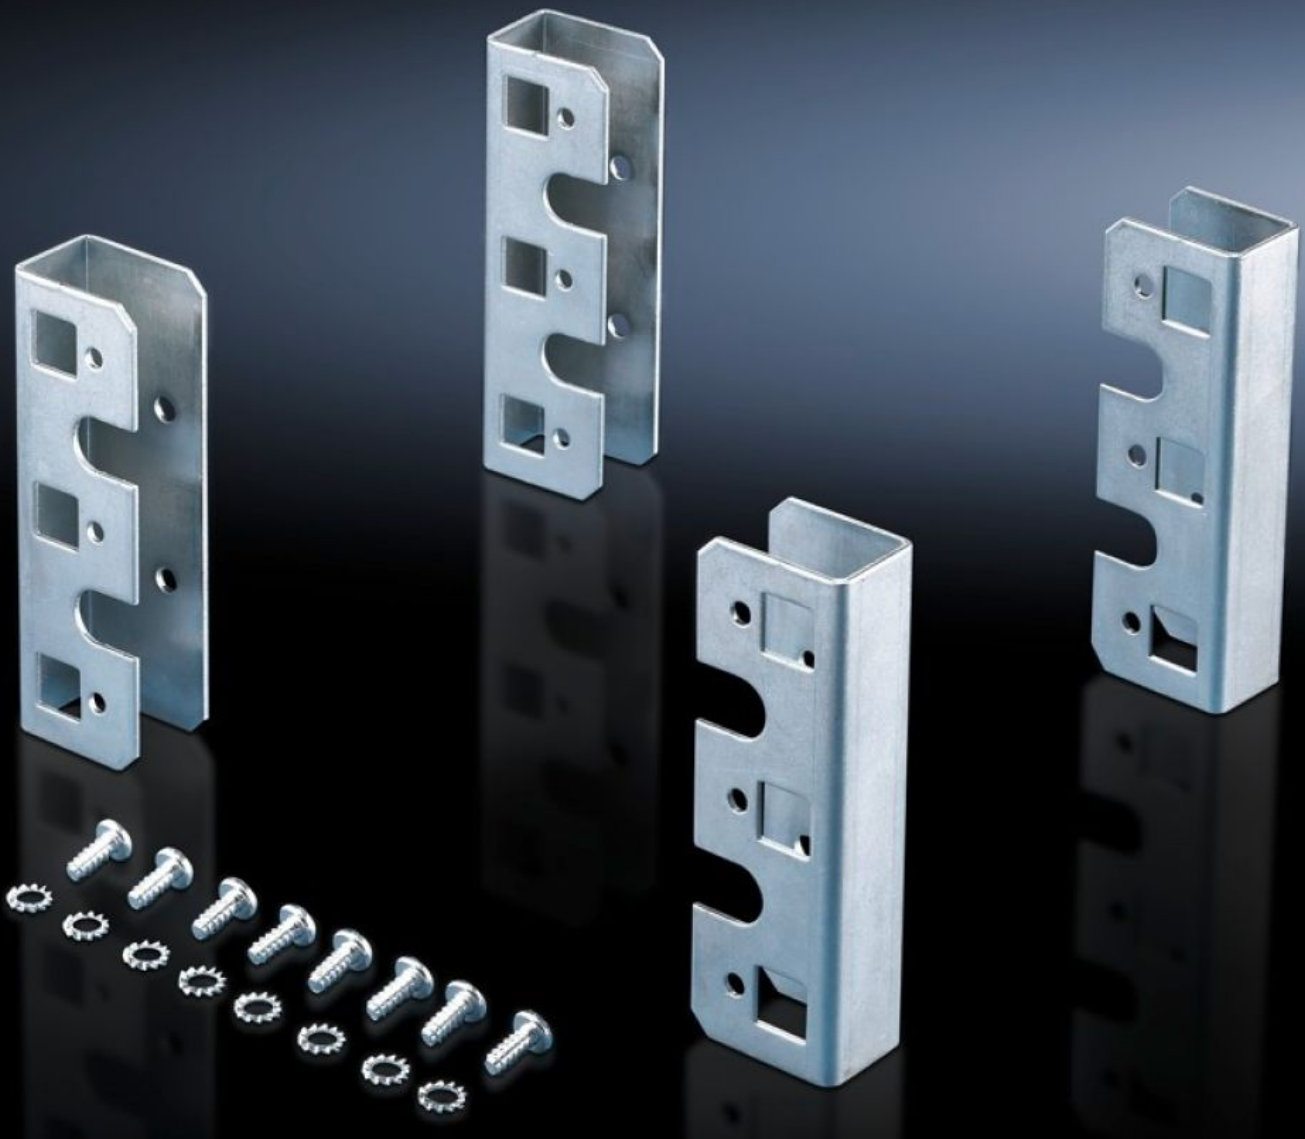

Rittal – The System.

Faster – better – everywhere.

DK 7827.300

Adaptor for L-shaped mounting angles

State: 19/10/2024 (Source: rittal.com/nz-en)

ENCLOSURES

POWER DISTRIBUTION

CLIMATE CONTROL

IT INFRASTRUCTURE

SOFTWARE & SERVICES

FRIEDHELM LOH GROUP

DK 7827.300 - Adaptor for L-shaped mounting angles for TS

For TS network enclosures, for mounting component shelves and slide rails on L-shaped mounting angles.

Features

Model No.	DK 7827.300
Product description	For mounting component shelves and slide rails on L-shaped mounting angles.
Material	Sheet steel
Supply includes	Assembly parts
Packs of	4 pc(s).
Weight/pack	0.752 kg
Net weight	0.652
Gross weight	0.755
Customs tariff number	73269098
EAN	4028177235007
ETIM 7.0	EC002625
ECLASS 8.0	27189234

Tender text

DK-TS L-shaped mounting angle adaptor

Material: Sheet steel, zinc-plated, passivated