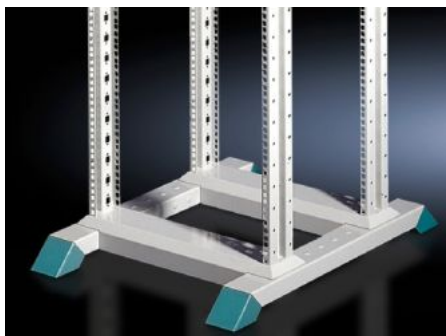

IT INFRASTRUCTURE

SOFTWARE & SERVICES

FRIEDHELM LOH GROUP

DK 7299.000 - Second pair of mounting angles for Data Rack

To accommodate 482.6 mm (19") network components or for the attachment of component shelves and slide rails.

Features

Model No.	DK 7299.000
Product description	To accommodate 482.6 mm (19") network components or for the attachment of component shelves and slide rails. 482.6 mm (19") punched profile at the front, hole centre distance 465 mm (470 mm at the rear), tailored to the attachment of patch panels and cable routing rails. The mounting level may be positioned on a 50 mm pitch pattern. Minimum distance between levels 150 mm, maximum distance between levels 350 mm.
Material	Sheet steel, 2 mm
Surface finish	Spray-finished
Colour	Profile frame: RAL 7035 Trim panel: RAL 5018
Supply includes	Torsionally stiff profile frame with 482.6 mm (19") punchings Mounting accessories
Installation dimensions	Installation depth for components: 482.6 mm Installation width for components: 19"
Units	45 U
Packs of	1 pc(s).
Weight/pack	14.63 kg

Tender text

45 U mounting level for 482.6 mm (19") frame

45 U mounting level for 482.6 mm (19") frame, torsionally rigid extrusion frame, welded, made from 2 mm steel sheet, with integrated 482.6 mm (19") punchings as well as 25 mm DIN 43 660 pitch pattern round and rectangular punchings. The additional attachment level is fixed to the folded sheet steel plinth in a 482.6 mm (19") frame.