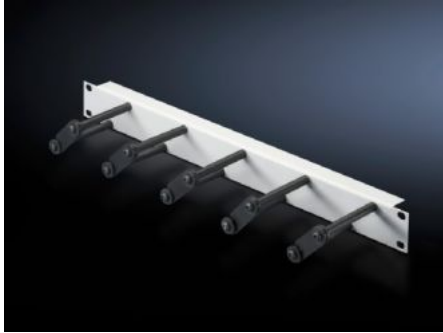

IT INFRASTRUCTURE

SOFTWARE & SERVICES

FRIEDHELM LOH GROUP

DK 7257.050 - Cable management panel with cable routing bars

For horizontal management of the patch cables with cable routing bars, allows user-friendly modification and extension of the cabling by opening the individual cable routing bars.

Features

Model No.	DK 7257.050
Product description	For horizontal management of the patch cables with 5 cable routing bars. Opening the individual cable routing bars allows user-friendly modification and extension of the cabling.
Material	Panel: Sheet steel, spray finished Cable routing bars: Plastic
Colour	Panel: RAL 7035 Cable routing bars: RAL 9005
Depth of bars	100 mm
Number bars per U	5
Dimensions	Width: 482.6 mm
Units	1 U
Packs of	1 pc(s).
Weight/pack	0.629 kg
Net weight	0.6
Gross weight	0.629
Customs tariff number	73182900

Features

EAN	4028177624702
ETIM 7.0	EC002624
ECLASS 8.0	27189265

Tender text

Cable management panel with cable routing bars
482.6 mm (19")

For horizontal management of the patch cables with cable routing bars. Opening the individual cable routing bars allows user-friendly modification and extension of the cabling.

Material:

Panel: Sheet steel, spray-finished, RAL 7035

Cable routing bars: Plastic, black

Dimensions: 1 U, bar depth approx. 80 mm

Number of bars: 5

Packs of 1.

Make/model: Rittal type: Cable management panel,
RAL 7035 with cable routing bars
DK 7257050 or equivalent