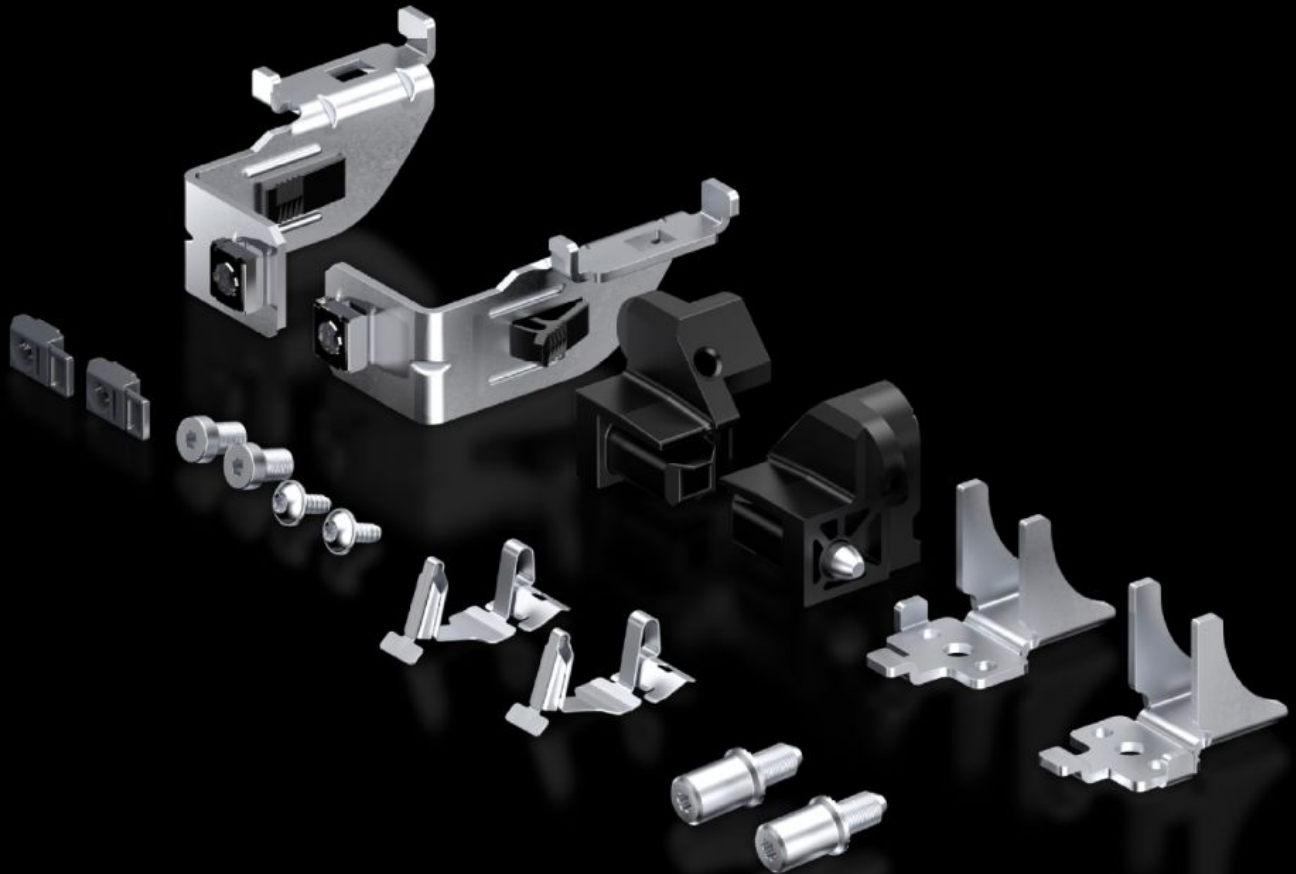

Rittal – The System.

Faster – better – everywhere.

TS 5050.063 Mounting plate attachment

State: 7/01/2025 (Source: rittal.com/nz-en)

ENCLOSURES

POWER DISTRIBUTION

CLIMATE CONTROL

IT INFRASTRUCTURE

SOFTWARE & SERVICES

FRIEDHELM LOH GROUP

TS 5050.063 - Mounting plate attachment for TS

Features

Model No.	TS 5050.063
Packs of	1 pc(s).
Net weight	0.57
Gross weight	0.58
Customs tariff number	83024900
EAN	4028177701632
ETIM 9	EC000213
ETIM 8	EC000213
ECLASS 8.0	27409216