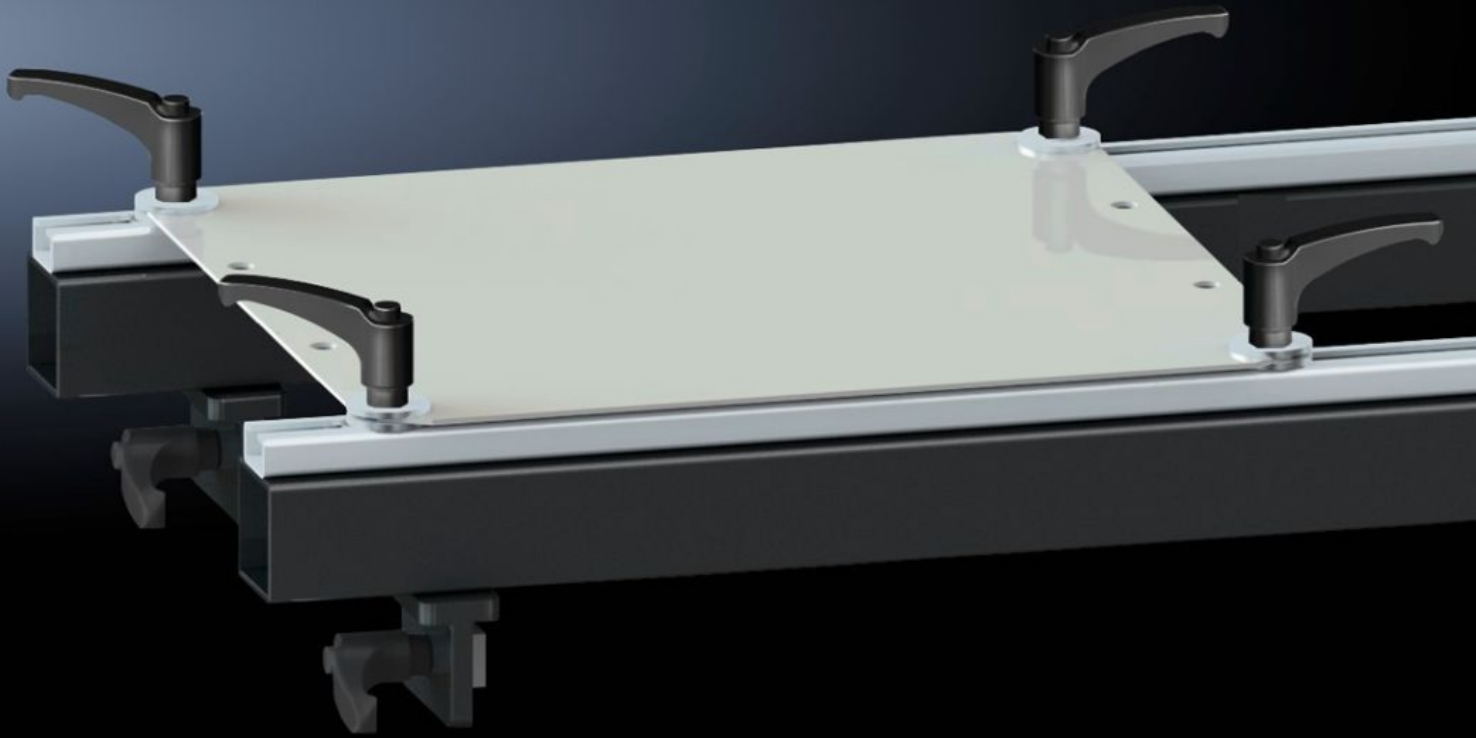

Rittal – The System.

Faster – better – everywhere.

AS 4050.221

Set of brackets

State: 27/09/2024 (Source: rittal.com/nz-en)

ENCLOSURES

POWER DISTRIBUTION

CLIMATE CONTROL

IT INFRASTRUCTURE

SOFTWARE & SERVICES

FRIEDHELM LOH GROUP