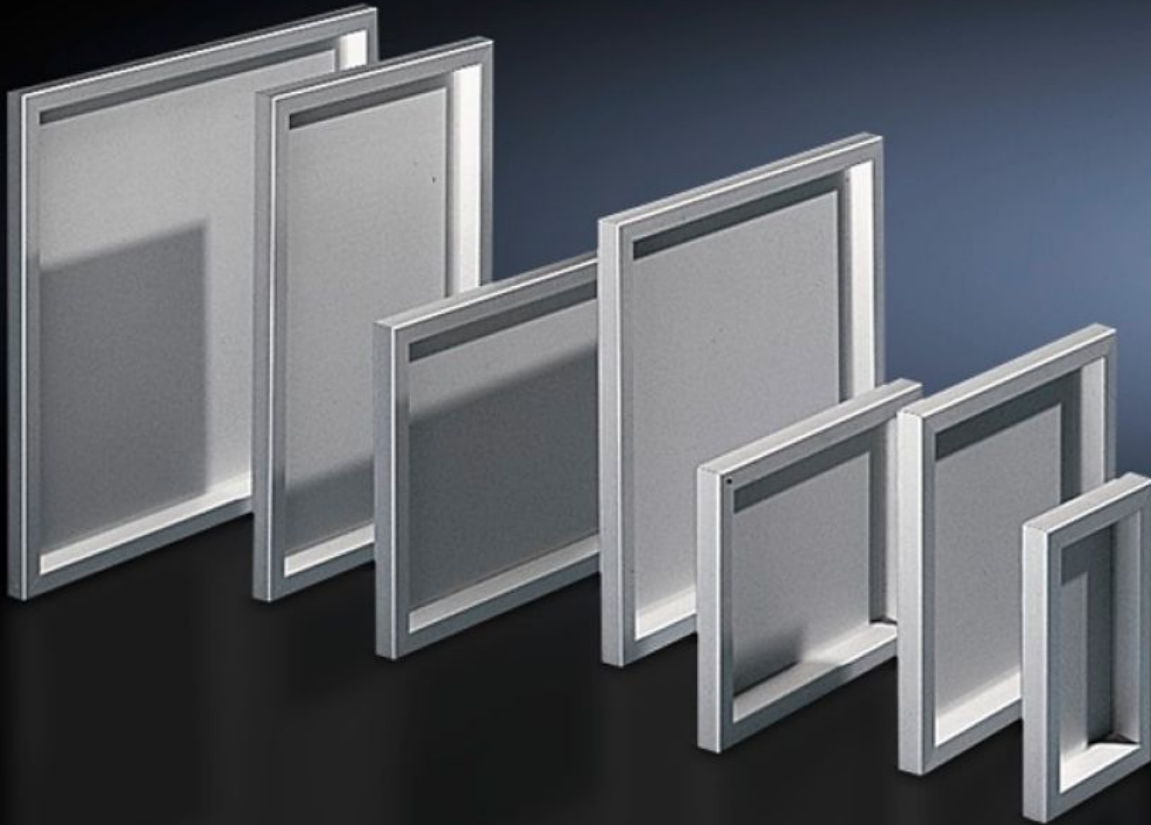

Rittal – The System.

Faster – better – everywhere.

FT 2740.000 Operating panel

State: 19/10/2024 (Source: rittal.com/nz-en)

ENCLOSURES

POWER DISTRIBUTION

CLIMATE CONTROL

IT INFRASTRUCTURE

SOFTWARE & SERVICES

FRIEDHELM LOH GROUP