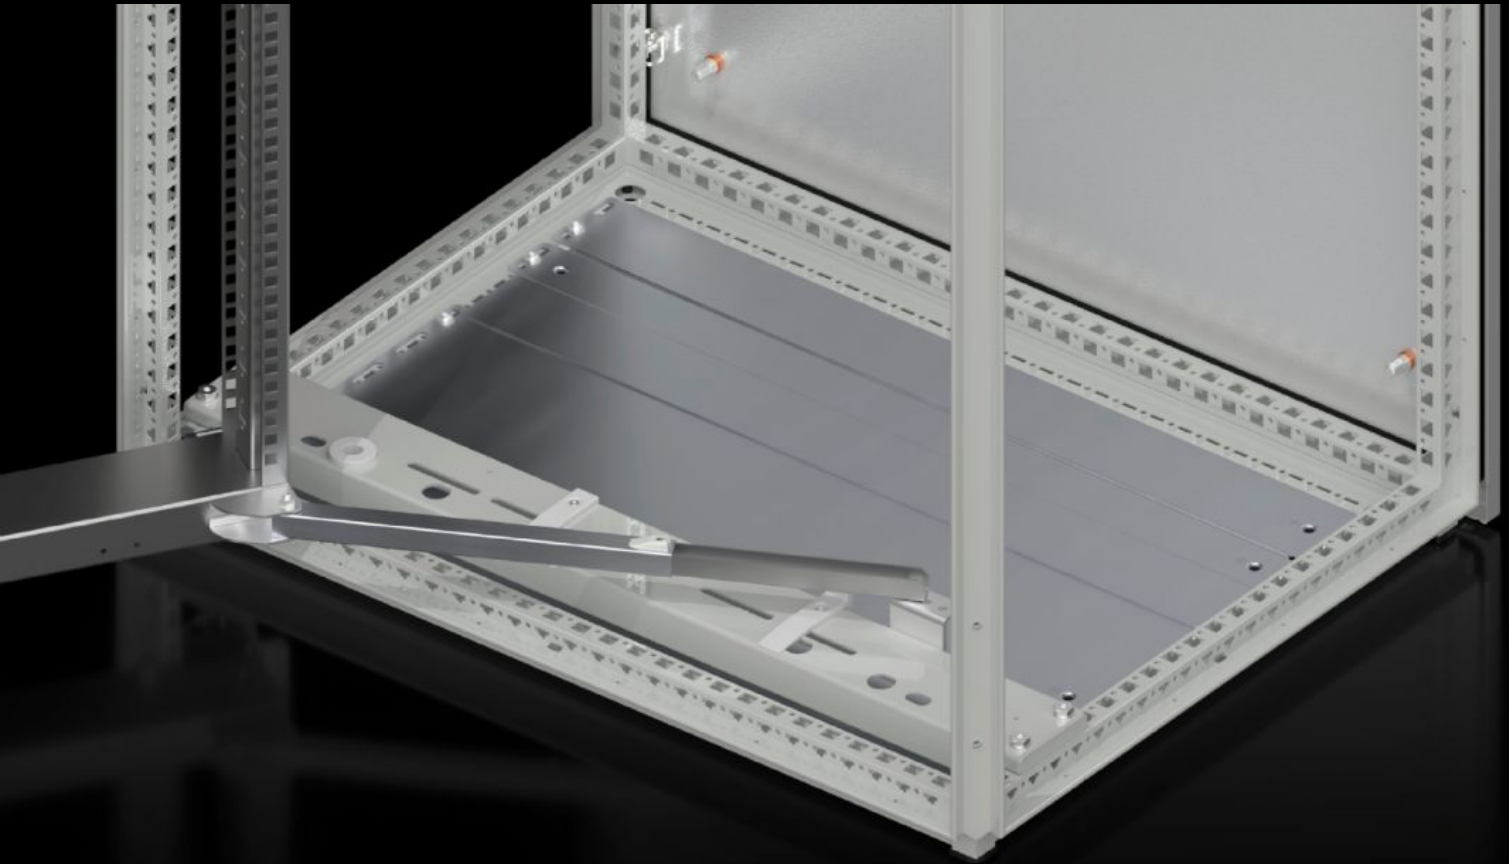

Rittal – The System.

Faster – better – everywhere.

SR 1980.200 Swing frame stay

State: 27/09/2024 (Source: rittal.com/nz-en)

ENCLOSURES

POWER DISTRIBUTION

CLIMATE CONTROL

IT INFRASTRUCTURE

SOFTWARE & SERVICES

FRIEDHELM LOH GROUP

SR 1980.200 - Swing frame stay

Secures the swing frame in the open position.

Features

Model No.	SR 1980.200
Design	with 180° hinge
Product description	Secures the swing frame in the open position.
Installation options	For mounting on swing frame, large: at the bottom of the enclosure (with safety catch at 160°)
Packs of	1 pc(s).
Weight/pack	0.658 kg
Net weight	0.585
Gross weight	0.6
Customs tariff number	73269098
EAN	4028177013254
ETIM 8	EC002626
ETIM 7.0	EC002626
ECLASS 8.0	27189266