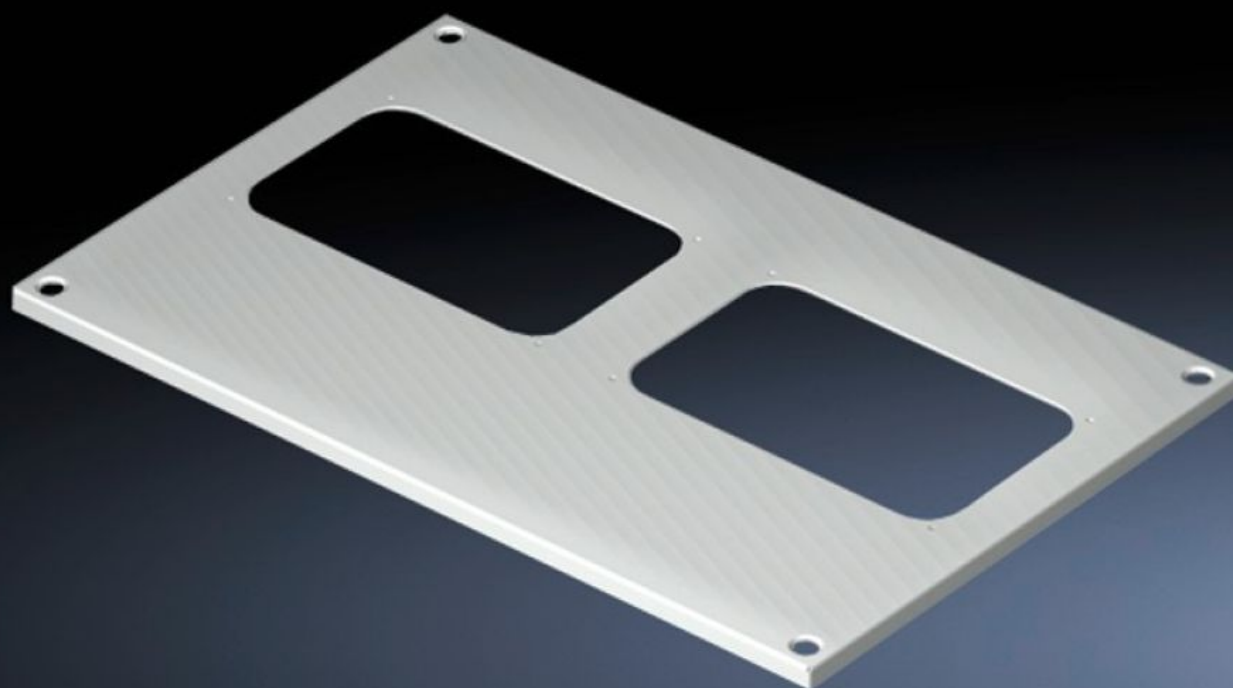

Rittal – The System.

Faster – better – everywhere.

SV 9665.943

Roof plate for cable entry glands

State: 2024.10.19 (Source: [rittal.com/lt-en](https://www.rittal.com/lt-en))

ENCLOSURES

POWER DISTRIBUTION

CLIMATE CONTROL

IT INFRASTRUCTURE

SOFTWARE & SERVICES

FRIEDHELM LOH GROUP

SV 9665.943 - Roof plate for cable entry glands for TS

For enclosures without roof plate and in exchange for the standard roof in other TS enclosures.

Features

Model No.	SV 9665.943
Applications	For enclosures without roof plate and in exchange for the standard roof in other TS enclosures.
Material	Sheet steel, 1.5 mm
Surface finish	Textured paint
Colour	RAL 7035
Number of required cable entry glands	2
To fit	Enclosure type: TS Width: = 600 mm Depth: = 400 mm
Packs of	1 pc(s).
Weight/pack	2.9 kg
Net weight	2.7
Gross weight	2.9
Customs tariff number	94039910
EAN	4028177572423
ETIM 7.0	EC000744
ECLASS 8.0	27182405