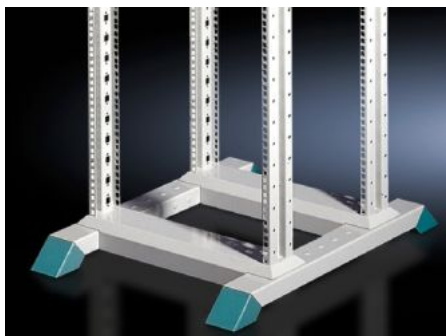

IT INFRASTRUCTURE

SOFTWARE & SERVICES

FRIEDHELM LOH GROUP

DK 7296.000 - Second pair of mounting angles for Data Rack

To accommodate 482.6 mm (19") network components or for the attachment of component shelves and slide rails.

Features

Model No.	DK 7296.000
Product description	To accommodate 482.6 mm (19") network components or for the attachment of component shelves and slide rails. 482.6 mm (19") punched profile at the front, hole centre distance 465 mm (470 mm at the rear), tailored to the attachment of patch panels and cable routing rails. The mounting level may be positioned on a 50 mm pitch pattern. Minimum distance between levels 150 mm, maximum distance between levels 350 mm.
Material	Sheet steel, 2 mm
Surface finish	Spray-finished
Colour	Profile frame: RAL 7035 Trim panel: RAL 5018
Supply includes	Torsionally stiff profile frame with 482.6 mm (19") punchings Mounting accessories
Installation dimensions	Installation depth for components: 482.6 mm Installation width for components: 19"
Units	31 U
Packs of	1 pc(s).
Weight/pack	11.685 kg

Tender text

31 U mounting level for 482.6 mm (19") frame

31 U attachment level for 482.6 mm (19") frame, torsionally rigid extrusion frame, welded, made from 2 mm sheet steel, with integrated 482.6 mm (19") punchings as well as 25 mm DIN pitch pattern round and rectangular punchings. The additional attachment level is fixed to the folded sheet steel plinth in a 482.6 mm (19") frame.