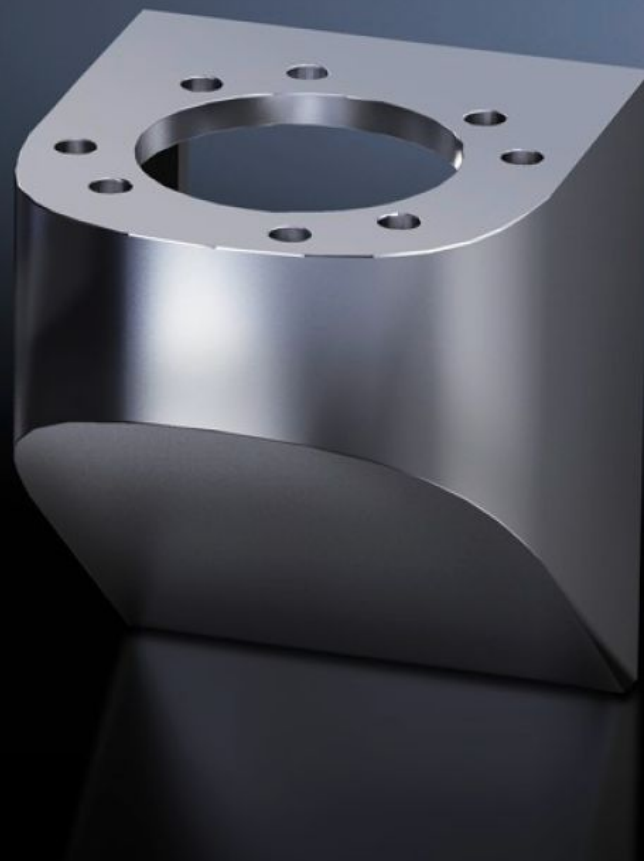

**Rittal – The System.**

Faster – better – everywhere.

**CP 6665.000**

**Wall console CP 40, stainless steel**

State: 19/10/2024 (Source: [rittal.com/in-en](http://rittal.com/in-en))

ENCLOSURES

POWER DISTRIBUTION

# CP 6665.000 - Wall console CP 40, stainless steel

## Features

Model No.	CP 6665.000
Design	Rear, M8 thread
Applications	With holes for mounting Base mount, swivel, CP 40, stainless steel (6663.500), with 4 screws Wall/base mount, rigid, CP 40, stainless steel (6663.000), with 4 screws and nuts
Material	Stainless steel 1.4301 (AISI 304)
IP protection category to IEC 60 529	IP 66 to IEC 60 529, 2014-09 IP X9 to IEC 60 529, 2014-09
Rifid y/n	Yes
Packs of	1 pc(s).
Weight/pack	1.5 kg
Net weight	1.237
Gross weight	1.44
Customs tariff number	73269098
EAN	4028177122284
ETIM 7.0	EC000882
ECLASS 8.0	27400556