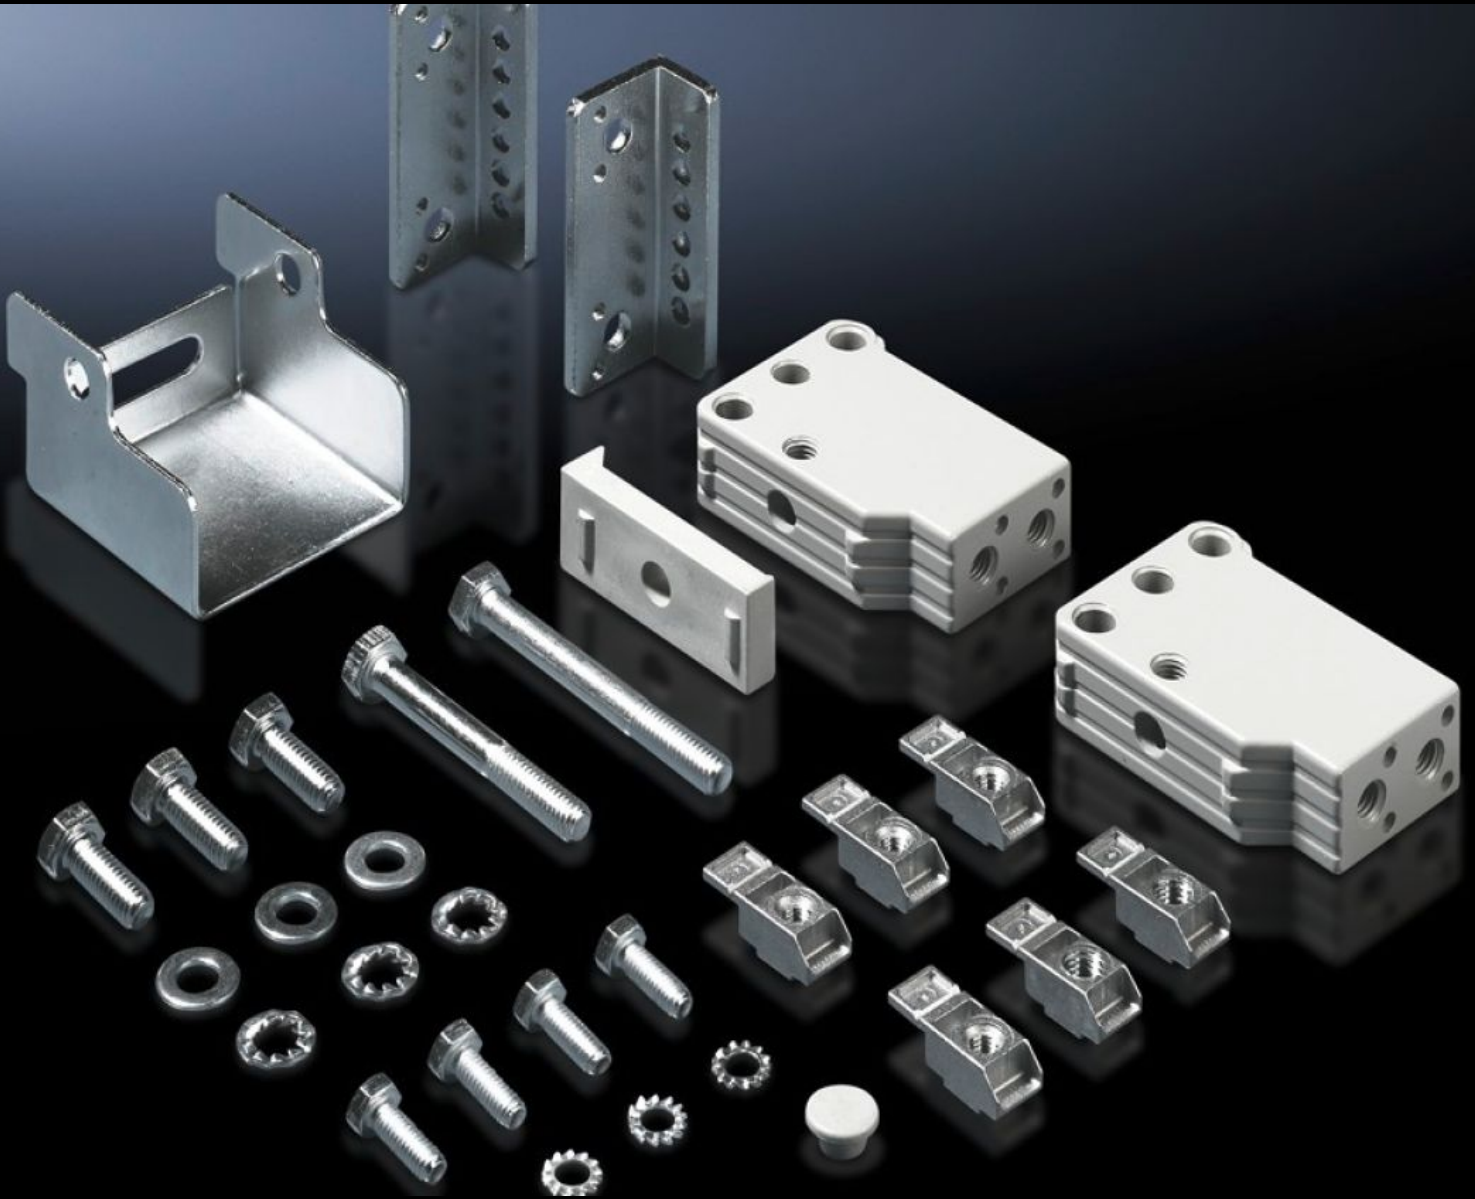

Rittal – The System.

Faster – better – everywhere.

SR 2377.460 Installation kit

State: 20/7/2024 (Source: rittal.com/in-en)

ENCLOSURES

POWER DISTRIBUTION

CLIMATE CONTROL

IT INFRASTRUCTURE

SOFTWARE & SERVICES

FRIEDHELM LOH GROUP