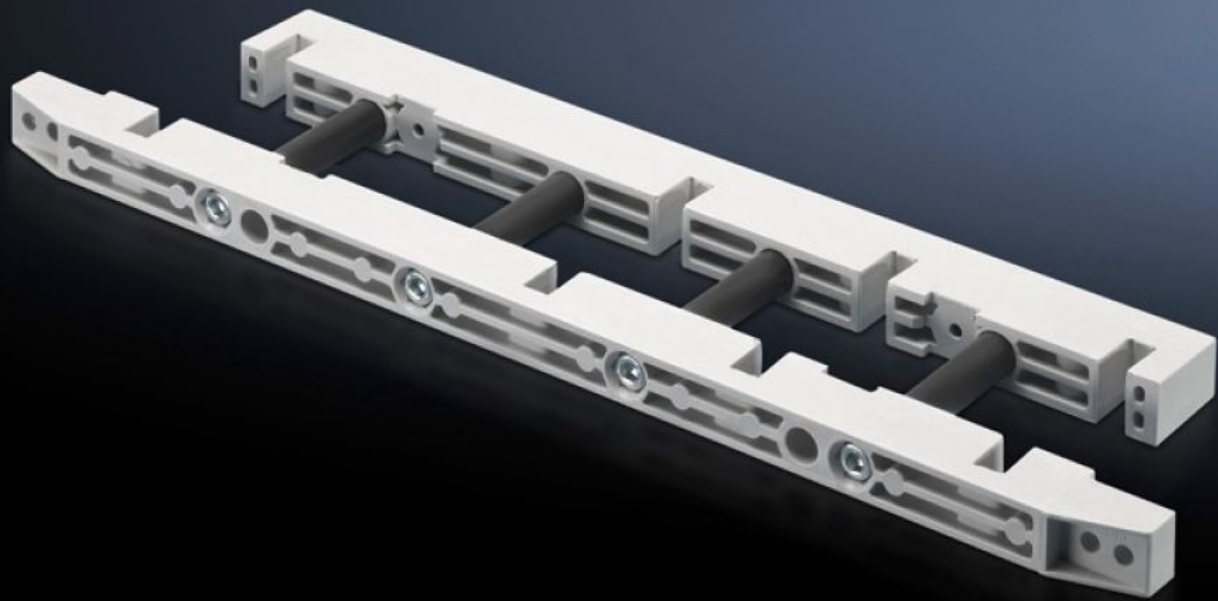

Rittal – The System.

Faster – better – everywhere.

SV 9674.416 Busbar support

State: 27.09.2024. (Source: rittal.com/hr-hr)

ENCLOSURES

POWER DISTRIBUTION

CLIMATE CONTROL

IT INFRASTRUCTURE

SOFTWARE & SERVICES

FRIEDHELM LOH GROUP