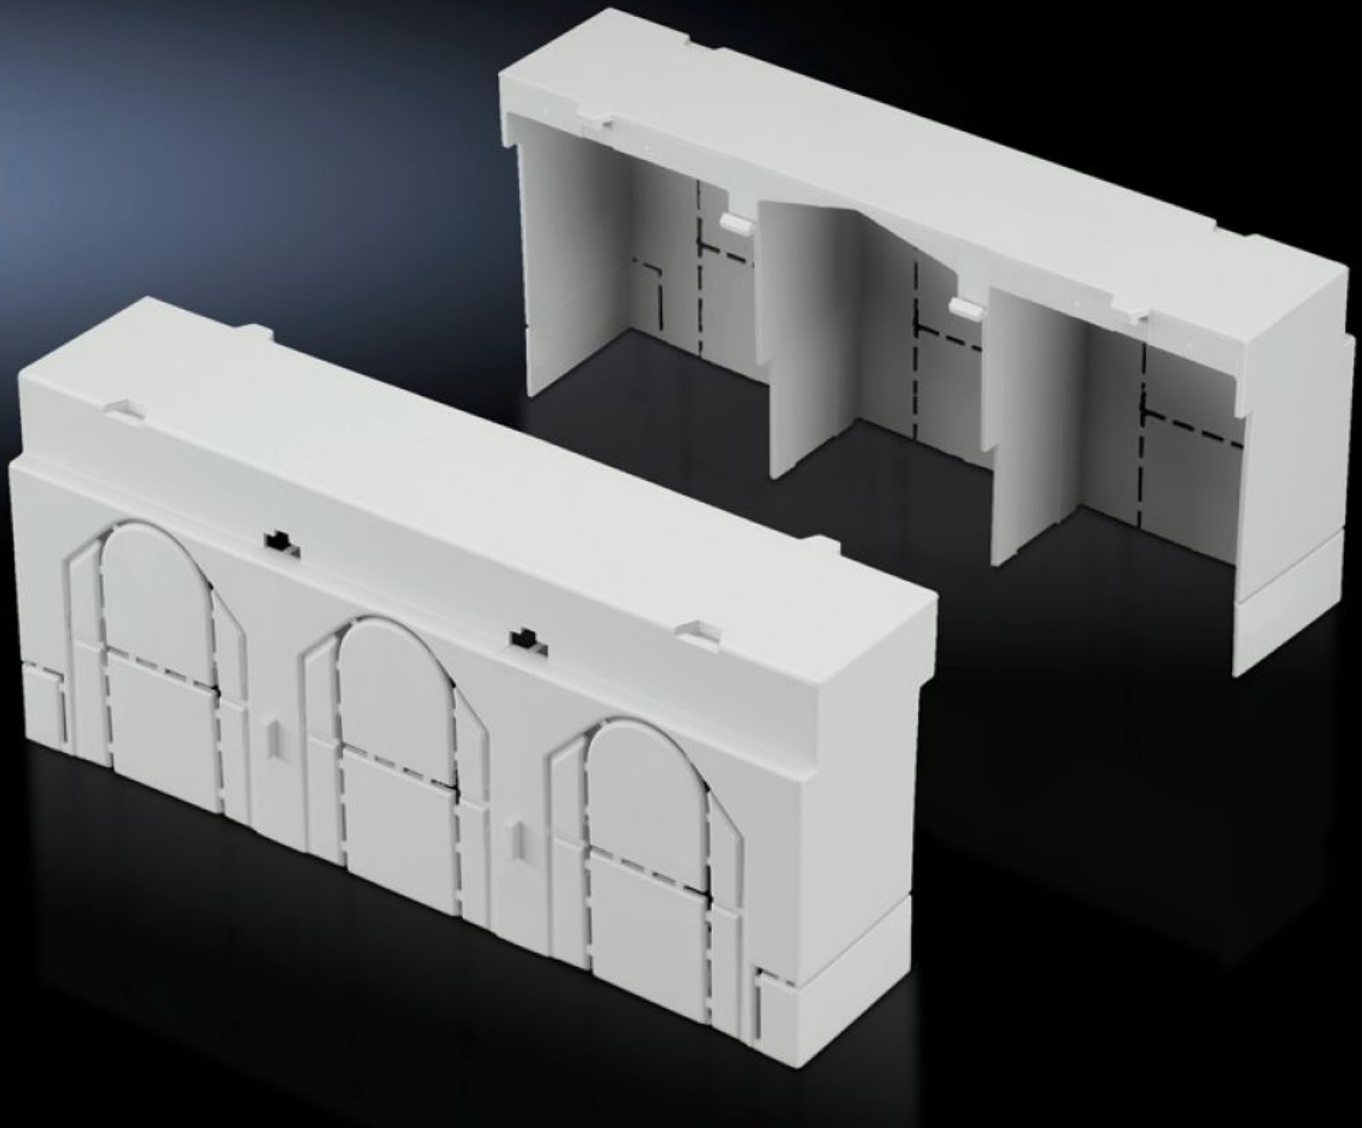

Rittal – The System.

Faster – better – everywhere.

SV 9344.540

Connection space cover

State: 27.09.2024. (Source: [rittal.com/hr-hr](https://www.rittal.com/hr-hr))

ENCLOSURES

POWER DISTRIBUTION

CLIMATE CONTROL

IT INFRASTRUCTURE

SOFTWARE & SERVICES

FRIEDHELM LOH GROUP

SV 9344.540 - Connection space cover for NH fuse-switch disconnectors

For extending the contact hazard protection cover, e.g. when using ring terminals with a long collar. Bayable as required at the top and bottom.

Features

Model No.	SV 9344.540
Product description	For extending the contact hazard protection cover, e.g. when using ring terminals with a long collar. Bayable as required at the top and bottom.
Material	Polyamide
Colour	RAL 7035
For size	2
Packs of	2 pc(s).
Weight/pack	0,198 kg
Net weight	0.18
Gross weight	0.187
Customs tariff number	85472000
EAN	4028177540873
ETIM 7.0	EC000775
ECLASS 8.0	27142414