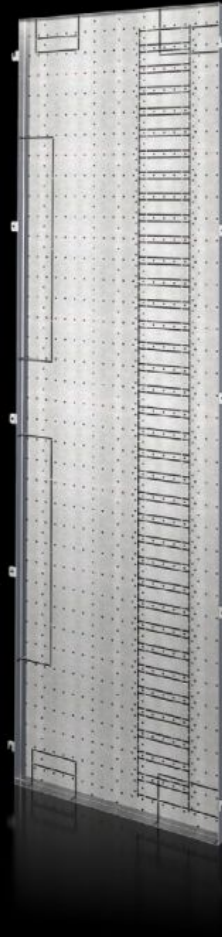

Rittal – The System.

Faster – better – everywhere.

SV 9683.006

Compartment side panel

State: 26/09/2024 (Source: rittal.com/com-en)

ENCLOSURES

POWER DISTRIBUTION

CLIMATE CONTROL

IT INFRASTRUCTURE

SOFTWARE & SERVICES

FRIEDHELM LOH GROUP

SV 9683.006 - Compartment side panel for VX

Side divider panel for attaching partial mounting plates and compartment dividers.

Features

Model No.	SV 9683.006
Design	For busbar system assembly in the rear section
Product description	Side divider panel for attaching partial mounting plates and compartment dividers.
Material	Sheet steel, 1.5 mm
Surface finish	Zinc-plated
Supply includes	Assembly parts
Dimensions	Height: 1,881 mm Depth: 538 mm
To fit	Height: = 2,000 mm Depth: = 600 mm
Packs of	2 pc(s).
Weight/pack	25.8 kg
Net weight	23
Customs tariff number	73269098
EAN	4028177936522
ETIM 7.0	EC002525
ECLASS 8.0	27400613