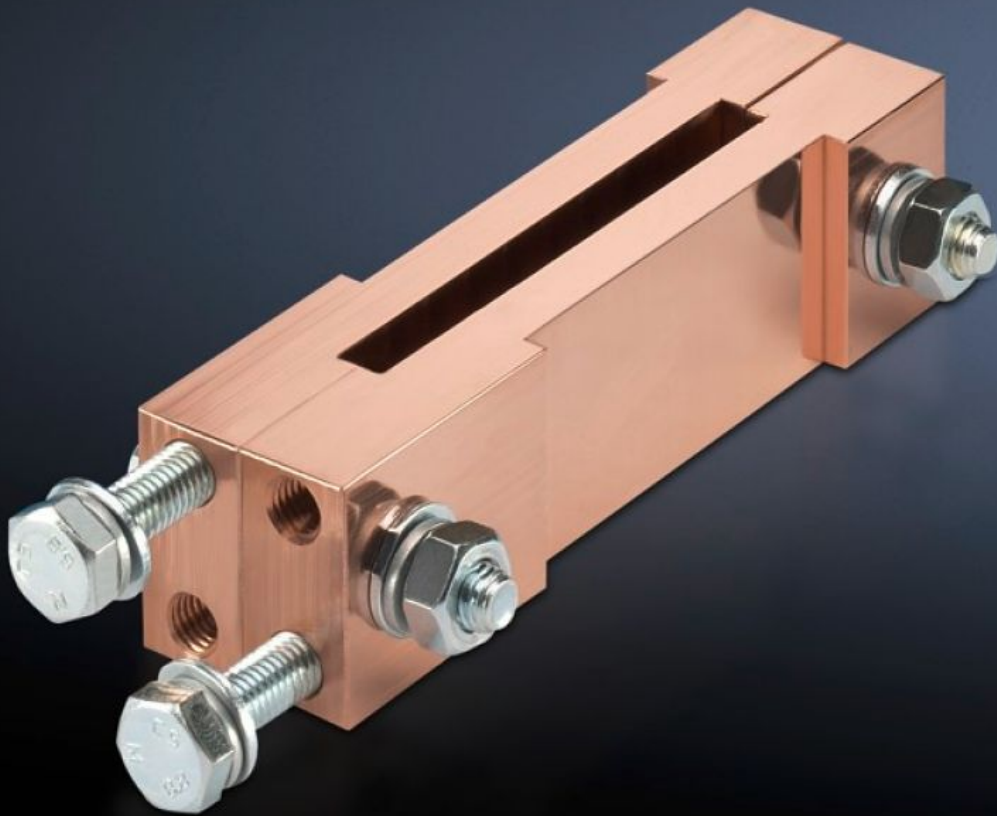

Rittal – The System.

Faster – better – everywhere.

SV 9674.485

Terminal block, distribution busbar

State: 27/09/2024 (Source: rittal.com/com-en)

ENCLOSURES

POWER DISTRIBUTION

CLIMATE CONTROL

IT INFRASTRUCTURE

SOFTWARE & SERVICES

FRIEDHELM LOH GROUP

SV 9674.485 - Terminal block, distribution busbar for fuse-switch disconnecter section

For connecting the connection brackets to the distribution busbar system of the switch-disconnector-fuse section, no drilling required.

Features

Model No.	SV 9674.485
Product description	For connecting the connection brackets to the distribution busbar system of the switch-disconnector-fuse section, no drilling required.
Material	E-Cu
Supply includes	Assembly parts
To fit busbars	Width: 50, 60 mm
Packs of	1 pc(s).
Weight/pack	2.06 kg
Net weight	1.94
Gross weight	2.055
Copper weight (kg per piece)	1.76
Customs tariff number	74198090
EAN	4028177613553
ETIM 7.0	EC001900
ECLASS 8.0	27400613