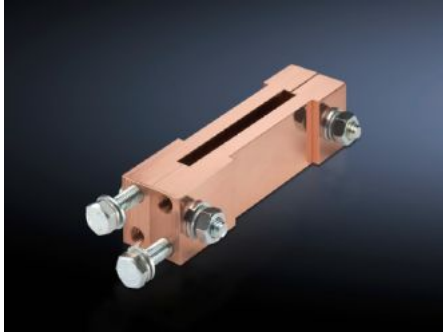

Rittal – The System.

Faster – better – everywhere.

SV 9674.485

Terminal block, distribution busbar

State: 27/09/2024 (Source: rittal.com/com-en)

ENCLOSURES

POWER DISTRIBUTION

CLIMATE CONTROL

IT INFRASTRUCTURE

SOFTWARE & SERVICES

FRIEDHELM LOH GROUP

SV 9674.485 - Terminal block, distribution busbar for fuse-switch disconnecter section

For connecting the connection brackets to the distribution busbar system of the switch-disconnector-fuse section, no drilling required.

Features

Model No.	SV 9674.485
Product description	For connecting the connection brackets to the distribution busbar system of the switch-disconnector-fuse section, no drilling required.
Material	E-Cu
Supply includes	Assembly parts
To fit busbars	Width: 50, 60 mm
Packs of	1 pc(s).
Weight/pack	2.06 kg
Net weight	1.94
Gross weight	2.055
Copper weight (kg per piece)	1.76
Customs tariff number	74198090
EAN	4028177613553
ETIM 7.0	EC001900
ECLASS 8.0	27400613