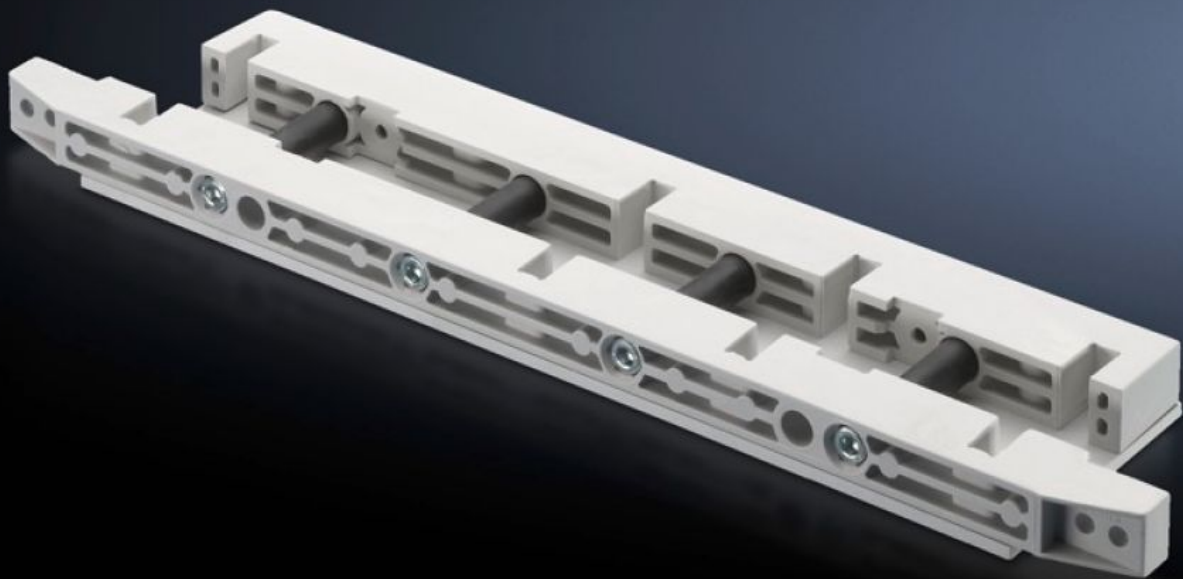

Rittal – The System.

Faster – better – everywhere.

SV 9674.435 End support

State: 27/09/2024 (Source: rittal.com/com-en)

ENCLOSURES

POWER DISTRIBUTION

CLIMATE CONTROL

IT INFRASTRUCTURE

SOFTWARE & SERVICES

FRIEDHELM LOH GROUP