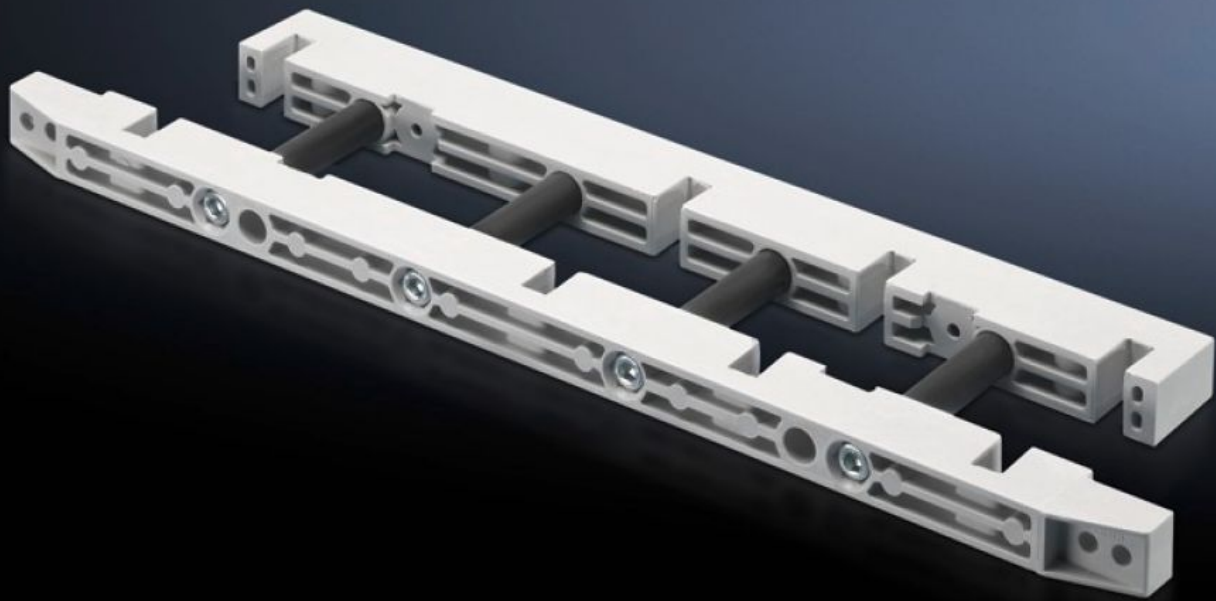

Rittal – The System.

Faster – better – everywhere.

SV 9674.416 Busbar support

State: 03/12/2024 (Source: [rittal.com/com-en](https://www.rittal.com/com-en))

ENCLOSURES

POWER DISTRIBUTION

CLIMATE CONTROL

IT INFRASTRUCTURE

SOFTWARE & SERVICES

FRIEDHELM LOH GROUP