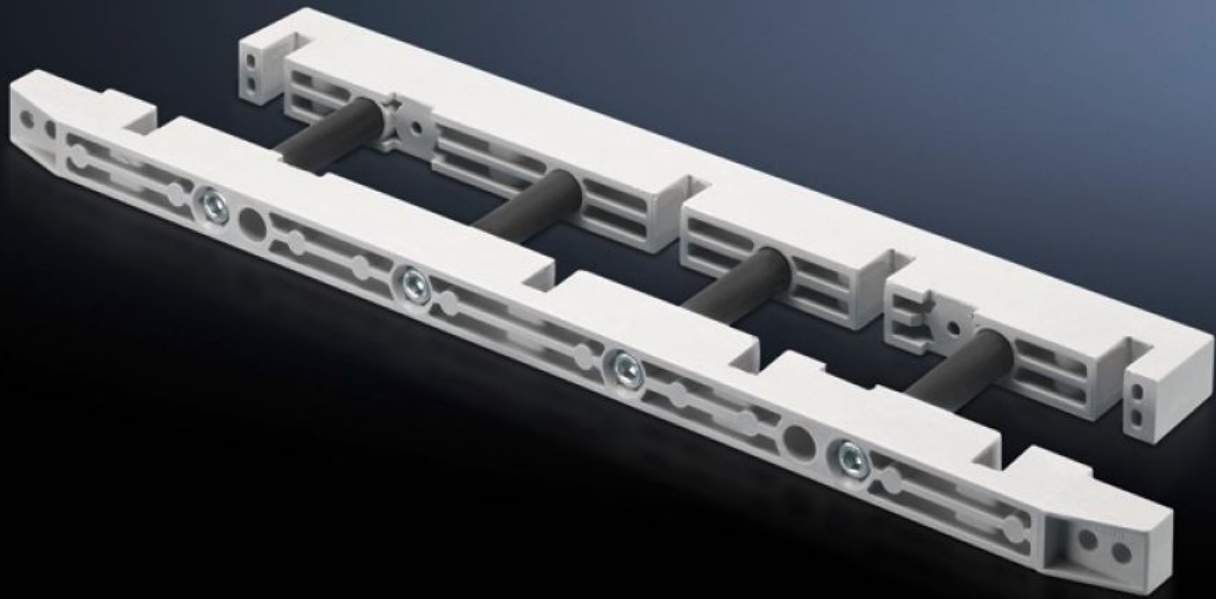

Rittal – The System.

Faster – better – everywhere.

SV 9674.416

Busbar support

State: 09/01/2025 (Source: rittal.com/com-en)

ENCLOSURES

POWER DISTRIBUTION

CLIMATE CONTROL

IT INFRASTRUCTURE

SOFTWARE & SERVICES

FRIEDHELM LOH GROUP