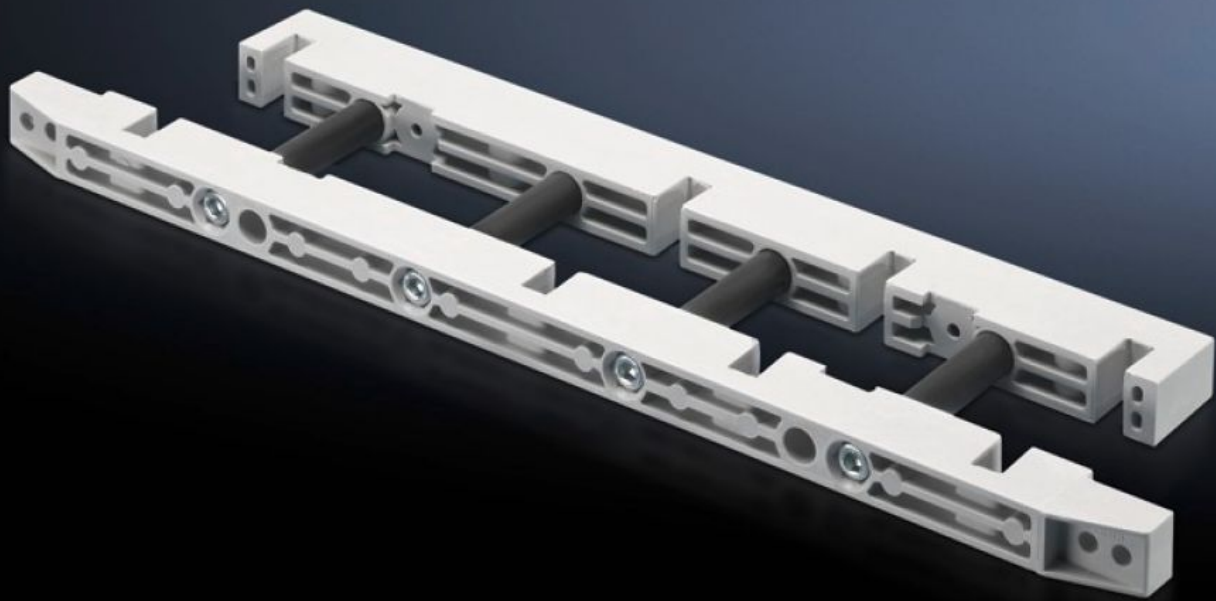

Rittal – The System.

Faster – better – everywhere.

SV 9674.416

Busbar support

State: 12/02/2025 (Source: rittal.com/com-en)

ENCLOSURES

POWER DISTRIBUTION

CLIMATE CONTROL

IT INFRASTRUCTURE

SOFTWARE & SERVICES

FRIEDHELM LOH GROUP

SV 9674.416 - Busbar support for fuse-switch disconnecter section

Busbar support for the distribution busbar system of the fuse-switch disconnecter section.

Features

Model No.	SV 9674.416
Product description	Busbar support for the distribution busbar system of the fuse-switch disconnecter section.
Material	Duroplastic polyester
Supply includes	Mounting bracket and screws
To fit busbars	Flat copper busbars
To fit busbars	Width: 60 Height: 10 mm
Number of poles	3-pole 4-pole
Packs of	1 pc(s).
Net weight	1
Gross weight	1.134
Customs tariff number	85469010
EAN	4028177613454
ETIM 9	EC001900
ECLASS 8.0	27400613