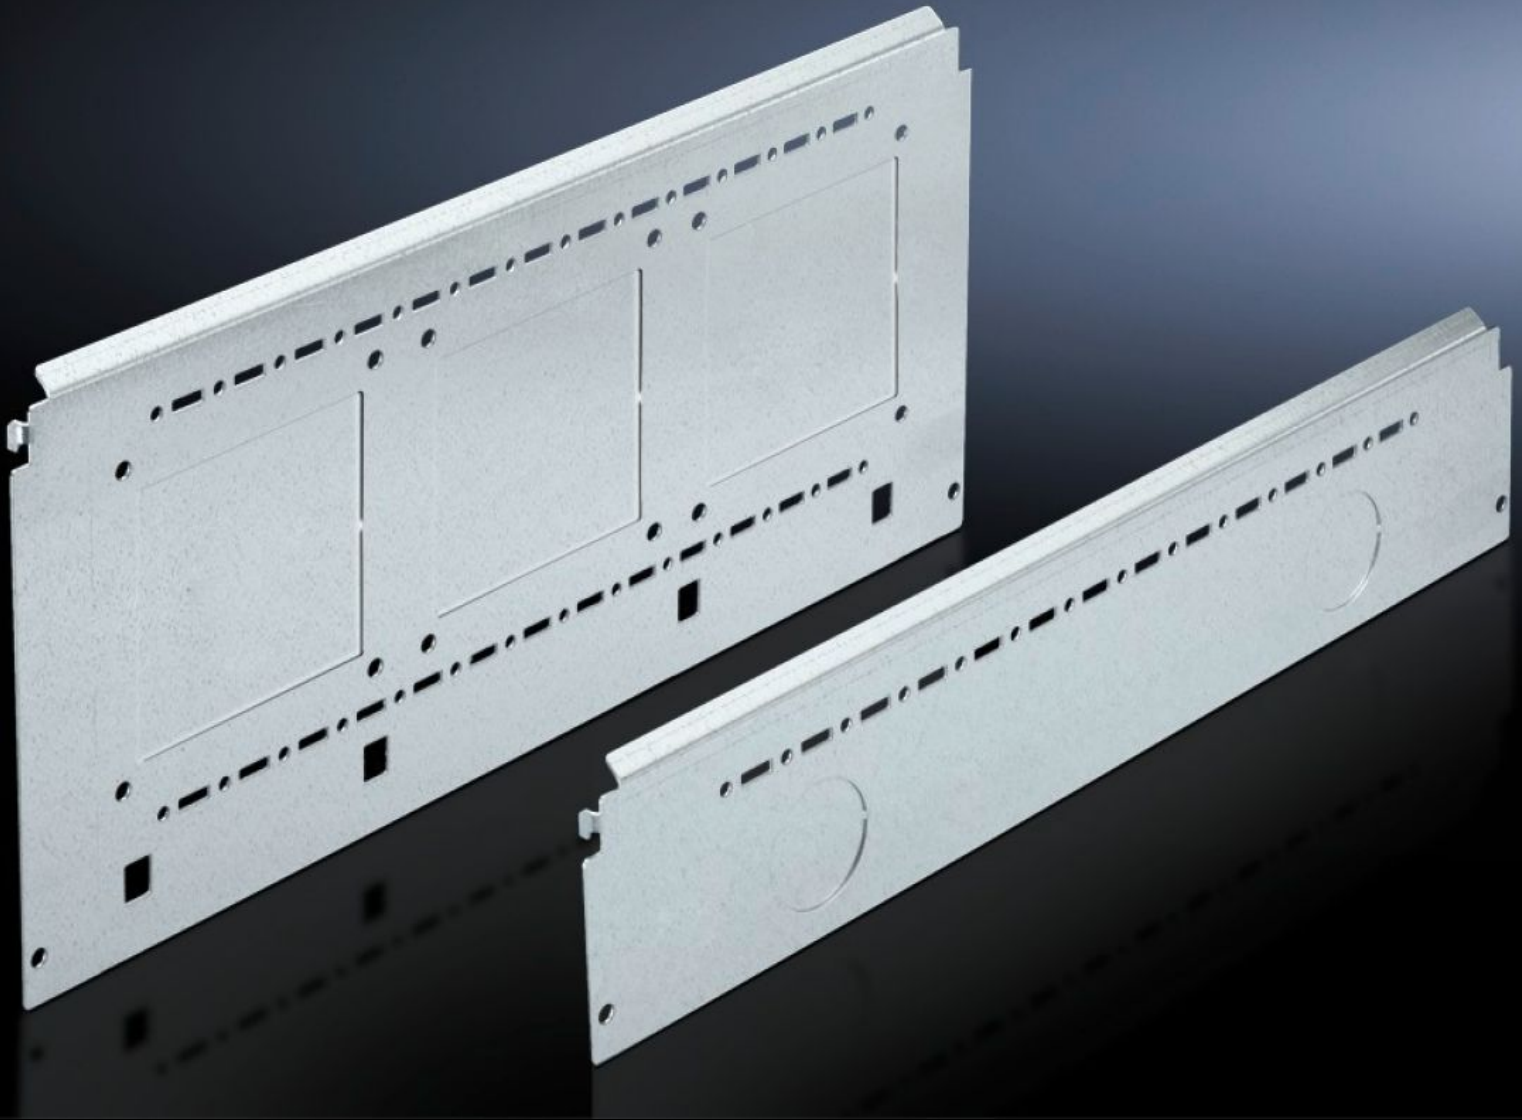

**Rittal – The System.**

Faster – better – everywhere.

**SV 9673.085**

**Compartment side panel module**

State: 19/10/2024 (Source: [rittal.com/com-en](http://rittal.com/com-en))

ENCLOSURES

POWER DISTRIBUTION

# SV 9673.085 - Compartment side panel module for internal compartmentalisation

Side divider panel for compartments, for locating into the TS pitch pattern.

## Features

Model No.	SV 9673.085
Product description	Side divider panel for compartments, for locating into the TS pitch pattern. Prepared for the location of mounting brackets for horizontal compartment dividers or mounting plates. Two TS system punchings allow the use of additional TS accessories. The side panel modules for reduced compartment depth and an auxiliary construction using TS punched rails 17 x 17 mm can be used to provide a separate enclosure space in the side panel area, e.g. for the provision of a busbar system.
Material	Sheet steel, 1.5 mm
Surface finish	Zinc-plated
Supply includes	Assembly parts
For compartment depth	800 mm
Dimensions	Height: 150 mm
Packs of	6 pc(s).
Weight/pack	7.26 kg
Net weight	6.9
Gross weight	7.26
Customs tariff number	73269098