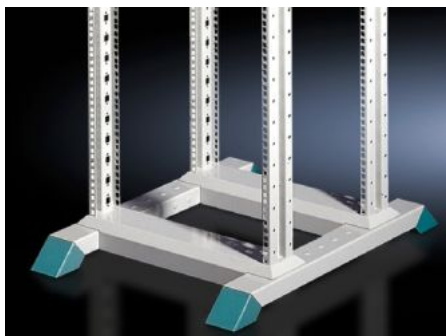

IT INFRASTRUCTURE

SOFTWARE & SERVICES

FRIEDHELM LOH GROUP

DK 7299.000 - Second pair of mounting angles for Data Rack

To accommodate 482.6 mm (19") network components or for the attachment of component shelves and slide rails.

Features

Model No.	DK 7299.000
Product description	To accommodate 482.6 mm (19") network components or for the attachment of component shelves and slide rails. 482.6 mm (19") punched profile at the front, hole centre distance 465 mm (470 mm at the rear), tailored to the attachment of patch panels and cable routing rails. The mounting level may be positioned on a 50 mm pitch pattern. Minimum distance between levels 150 mm, maximum distance between levels 350 mm.
Material	Sheet steel, 2 mm
Surface finish	Spray-finished
Colour	Profile frame: RAL 7035 Trim panel: RAL 5018
Supply includes	Torsionally stiff profile frame with 482.6 mm (19") punchings Mounting accessories
Installation dimensions	Installation depth for components: 482.6 mm Installation width for components: 19"
Units	45 U
Packs of	1 pc(s).
Net weight	13.899

Tender text

45 U mounting level for 482.6 mm (19") frame

45 U mounting level for 482.6 mm (19") frame, torsionally rigid extrusion frame, welded, made from 2 mm steel sheet, with integrated 482.6 mm (19") punchings as well as 25 mm DIN 43 660 pitch pattern round and rectangular punchings. The additional attachment level is fixed to the folded sheet steel plinth in a 482.6 mm (19") frame.