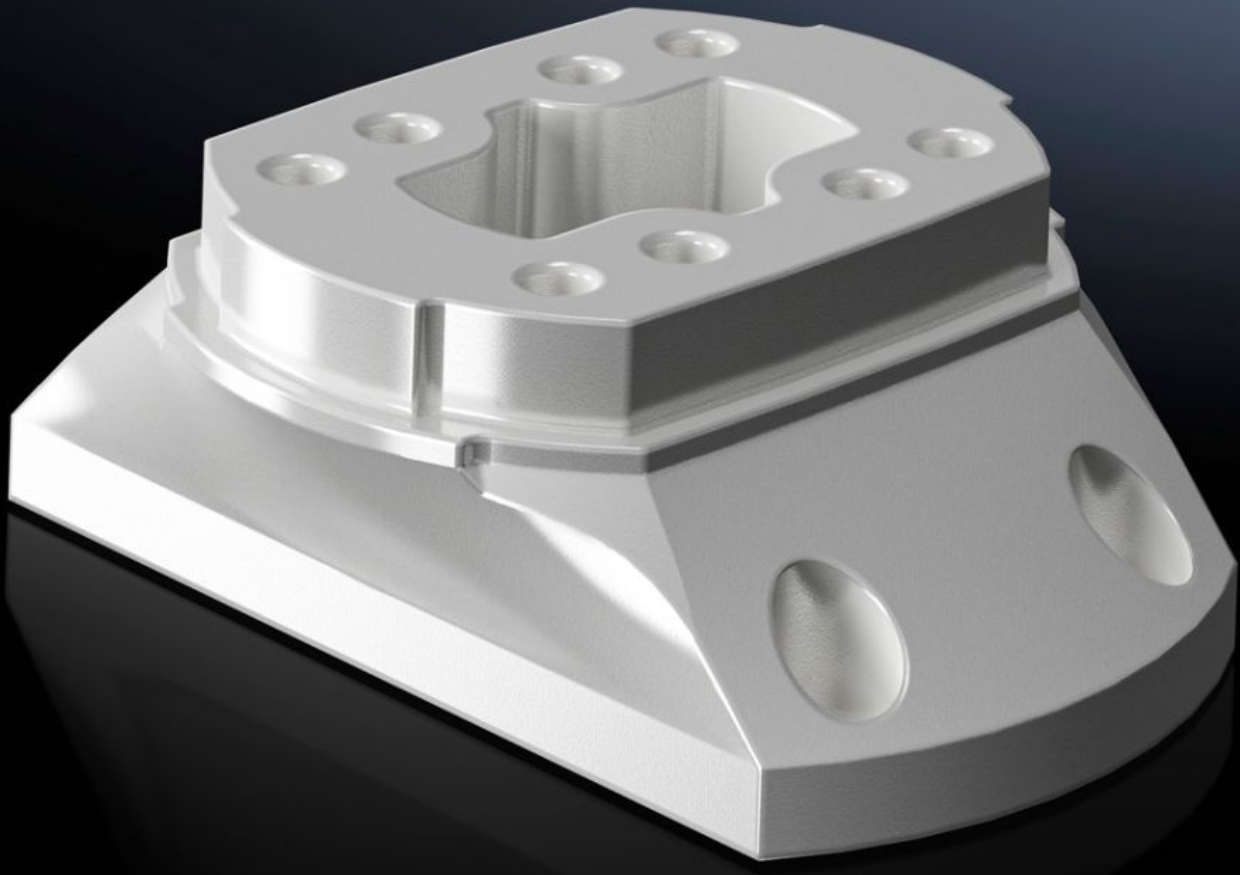

Rittal – The System.

Faster – better – everywhere.

CP 6206.550

Adaptor

State: 27/09/2024 (Source: rittal.com/com-en)

ENCLOSURES

POWER DISTRIBUTION

CLIMATE CONTROL

IT INFRASTRUCTURE

SOFTWARE & SERVICES

FRIEDHELM LOH GROUP

CP 6206.550 - Adaptor for tilt coupler

Features

Model No.	CP 6206.550
Product description	CP 60 to support arm connection \varnothing 120 x 65 mm
Material	Cast aluminium
Basic color	RAL 7035
Colour	RAL 7035
Packs of	1 pc(s).
Weight/pack	0.486 kg
Net weight	0.47
Gross weight	0.486
Customs tariff number	76169990
EAN	4028177928633
ETIM 7.0	EC000882
ECLASS 8.0	27400556