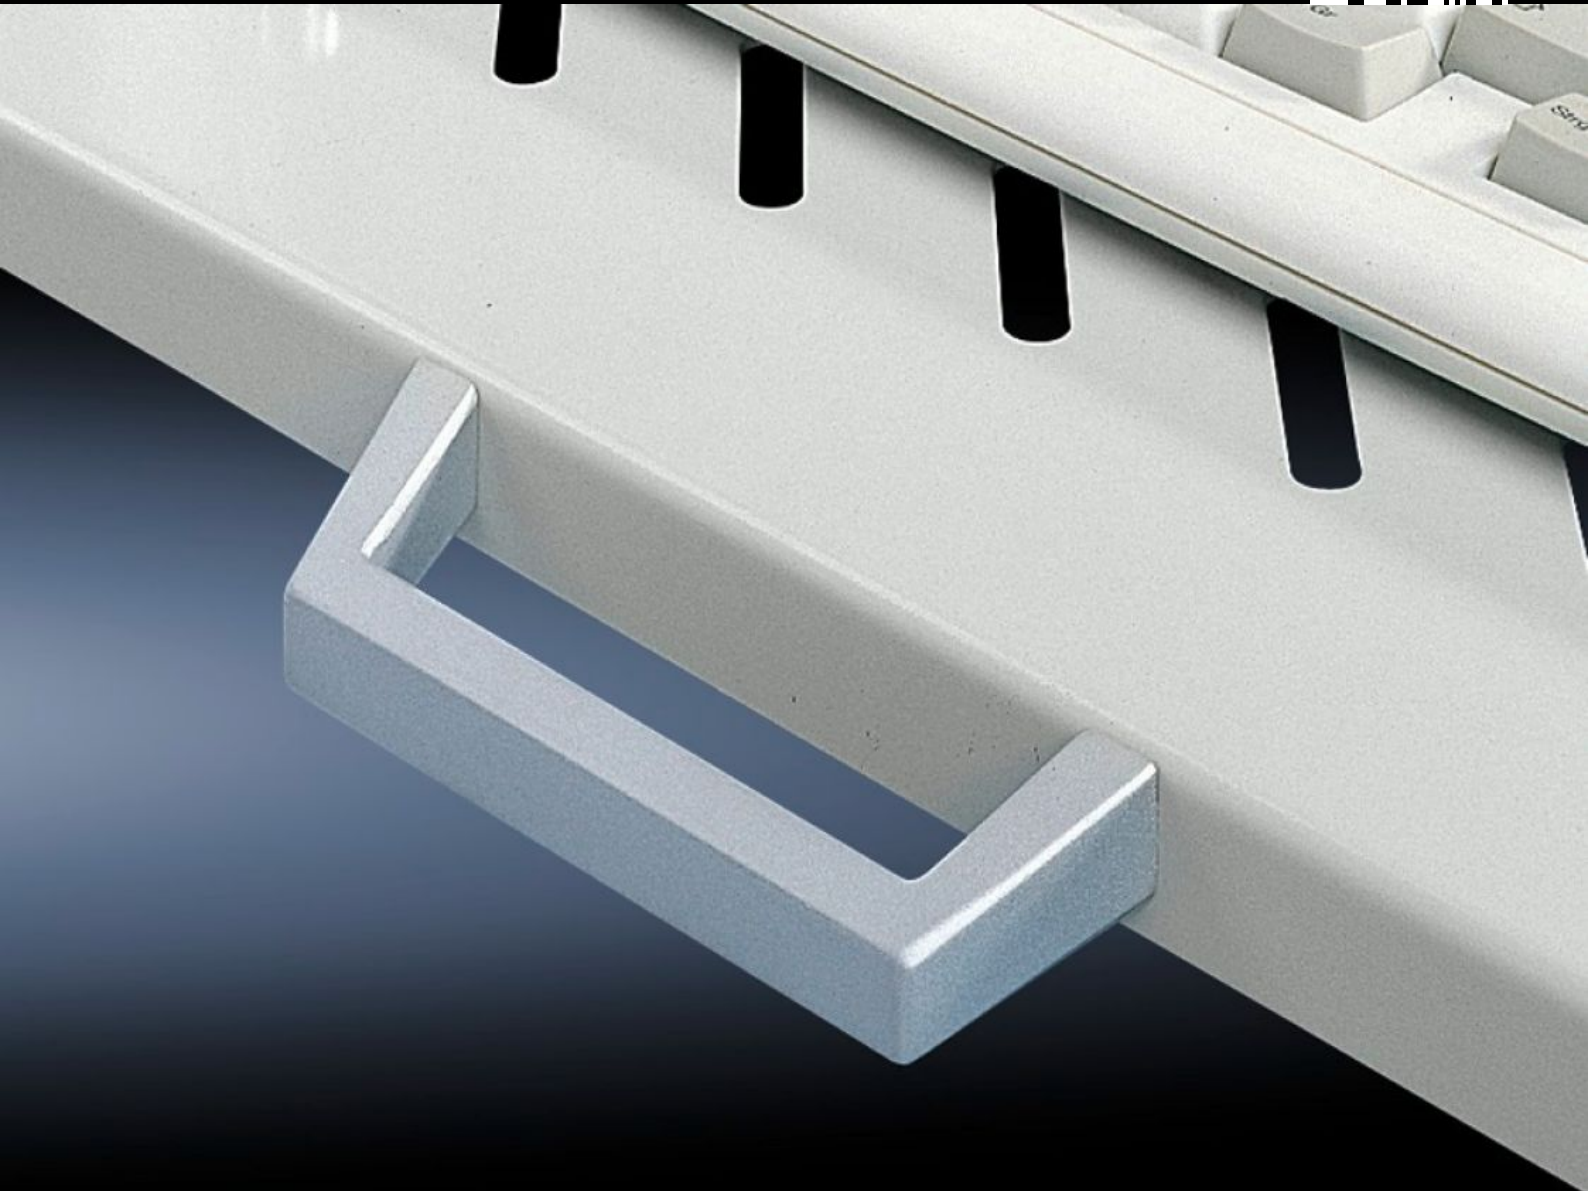

Rittal – The System.

Faster – better – everywhere.

DK 5501.730 Handles

State: 25/07/2024 (Source: rittal.com/com-en)

ENCLOSURES

POWER DISTRIBUTION

CLIMATE CONTROL

IT INFRASTRUCTURE

SOFTWARE & SERVICES

FRIEDHELM LOH GROUP