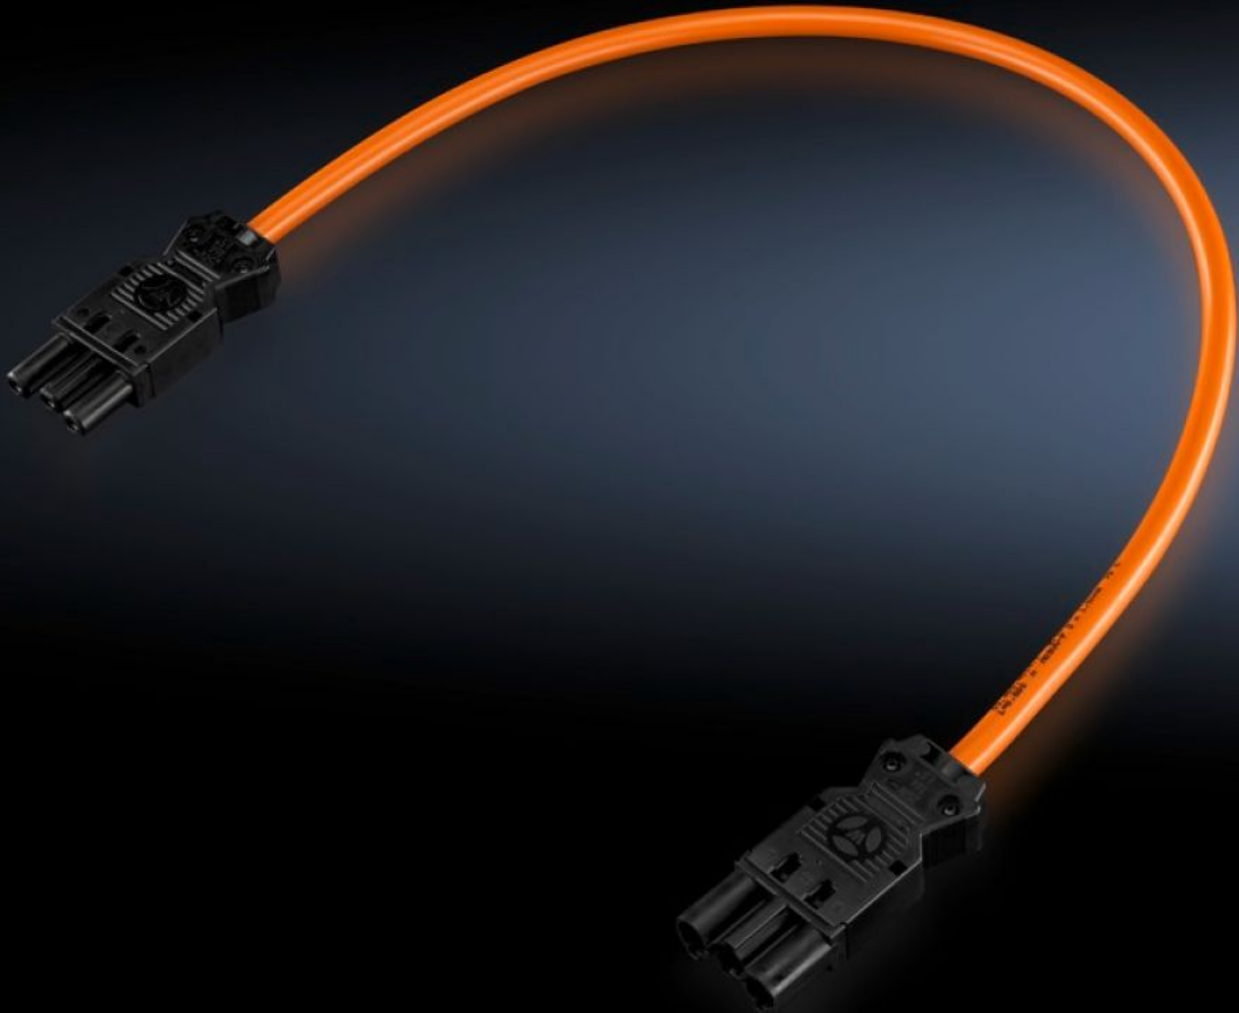

Rittal – The System.

Faster – better – everywhere.

SZ 4315.600 Connection cable

State: 26/09/2024 (Source: rittal.com/com-en)

ENCLOSURES

POWER DISTRIBUTION

CLIMATE CONTROL

IT INFRASTRUCTURE

SOFTWARE & SERVICES

FRIEDHELM LOH GROUP