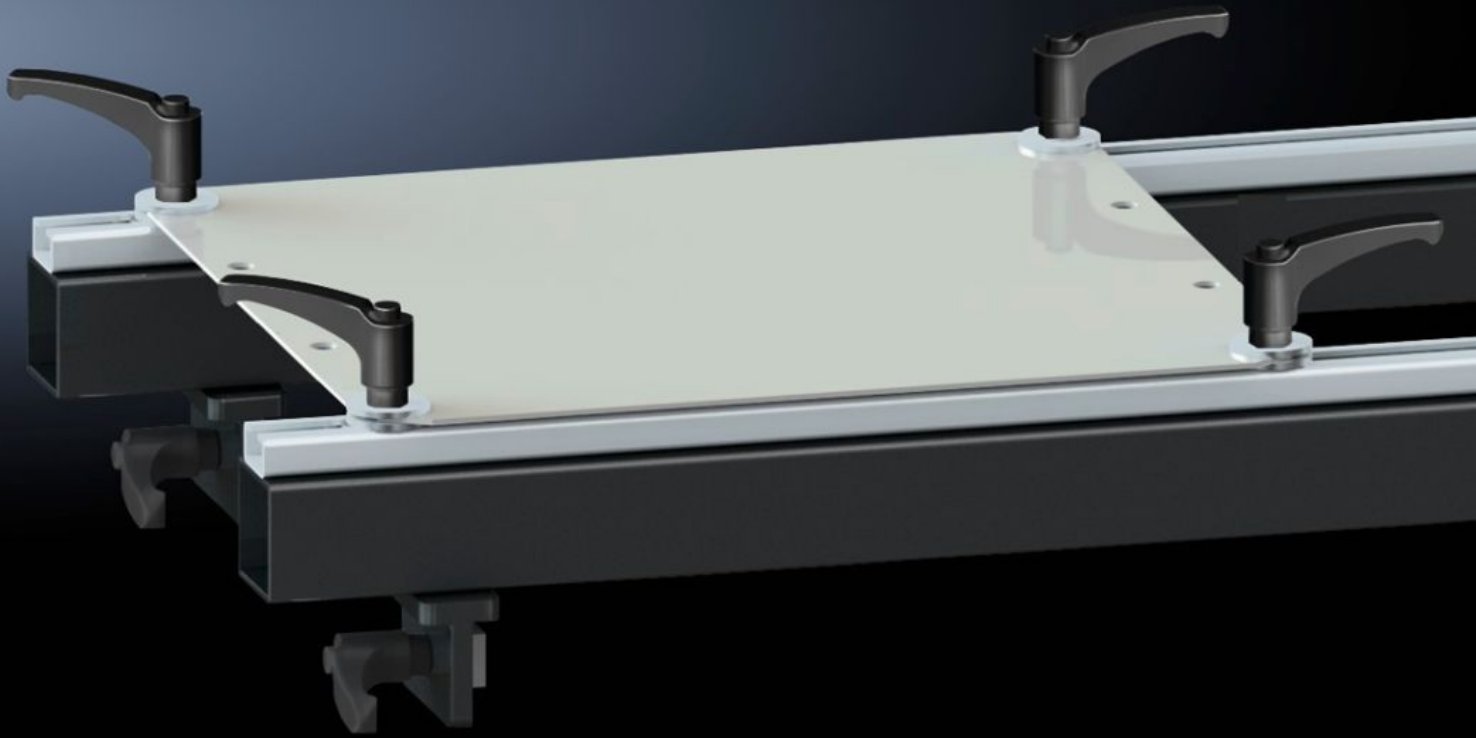

Rittal – The System.

Faster – better – everywhere.

AS 4050.221

Set of brackets

State: 07/10/2024 (Source: rittal.com/com-en)

ENCLOSURES

POWER DISTRIBUTION

CLIMATE CONTROL

IT INFRASTRUCTURE

SOFTWARE & SERVICES

FRIEDHELM LOH GROUP