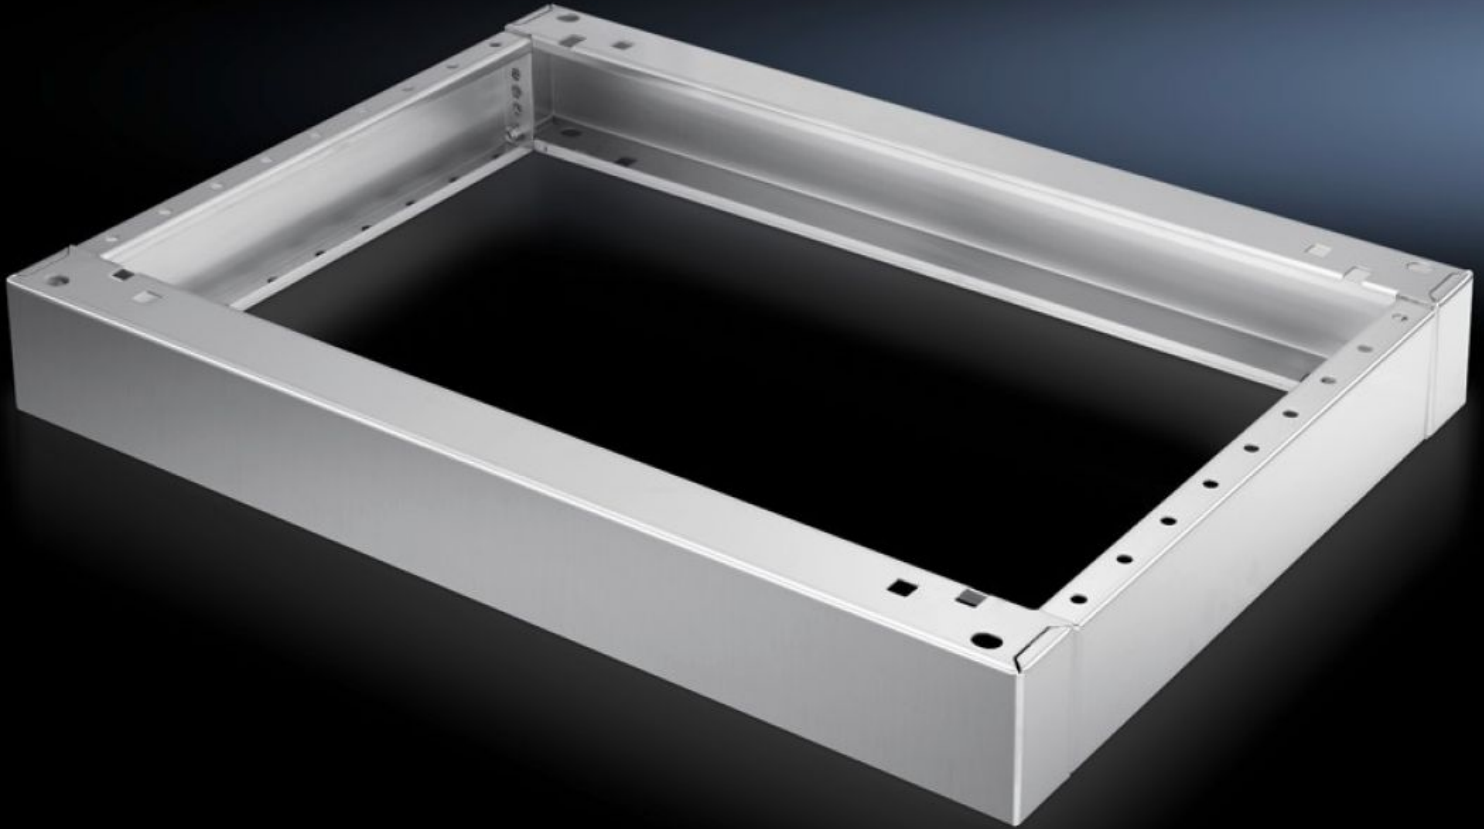

Rittal – The System.

Faster – better – everywhere.

SO 2865.000

Base/plinth, complete

State: 07/01/2025 (Source: rittal.com/com-en)

ENCLOSURES

POWER DISTRIBUTION

CLIMATE CONTROL

IT INFRASTRUCTURE

SOFTWARE & SERVICES

FRIEDHELM LOH GROUP