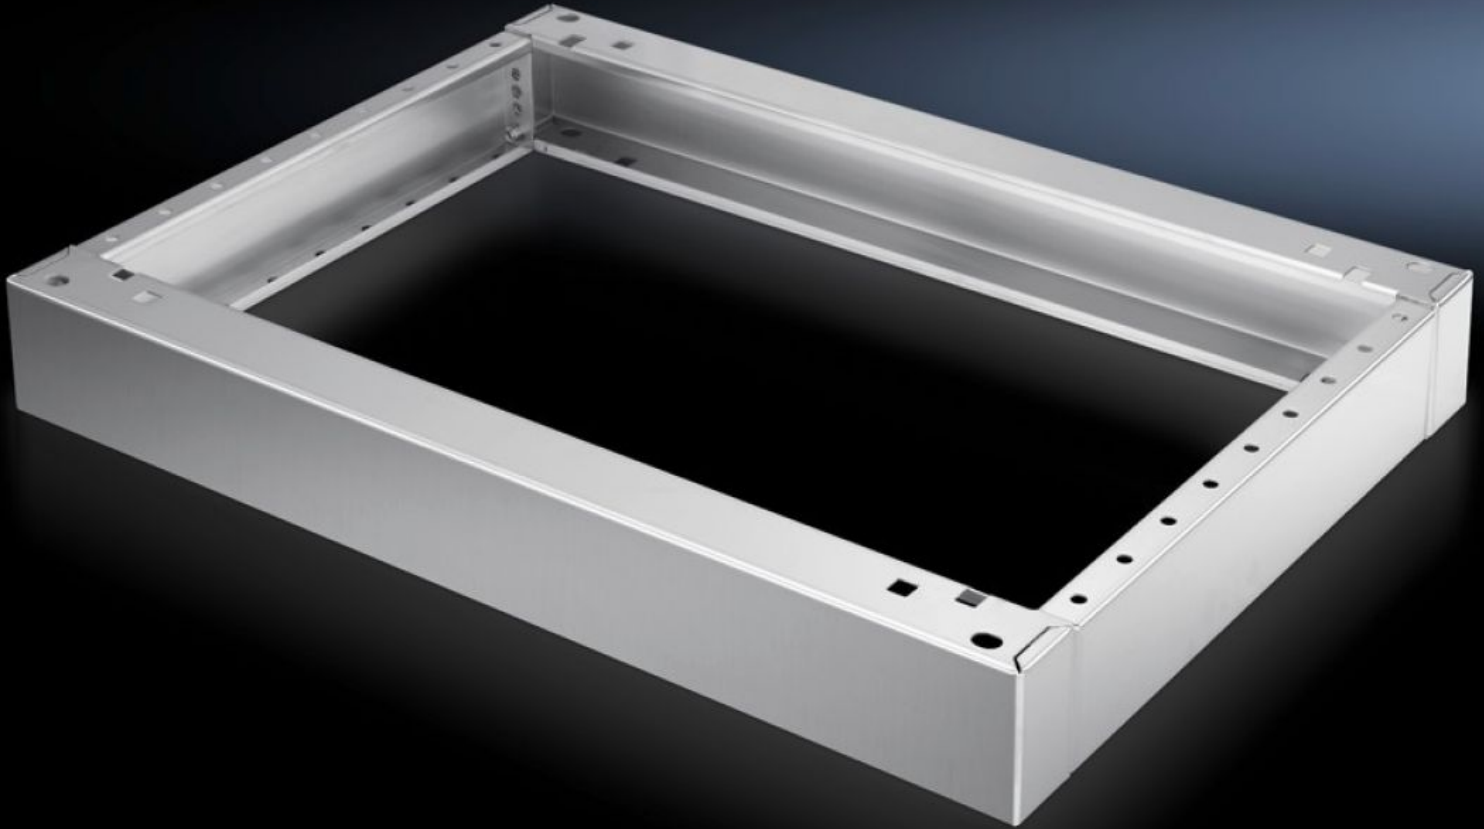

Rittal – The System.

Faster – better – everywhere.

SO 2865.000

Base/plinth, complete

State: 08/02/2025 (Source: rittal.com/com-en)

ENCLOSURES

POWER DISTRIBUTION

CLIMATE CONTROL

IT INFRASTRUCTURE

SOFTWARE & SERVICES

FRIEDHELM LOH GROUP