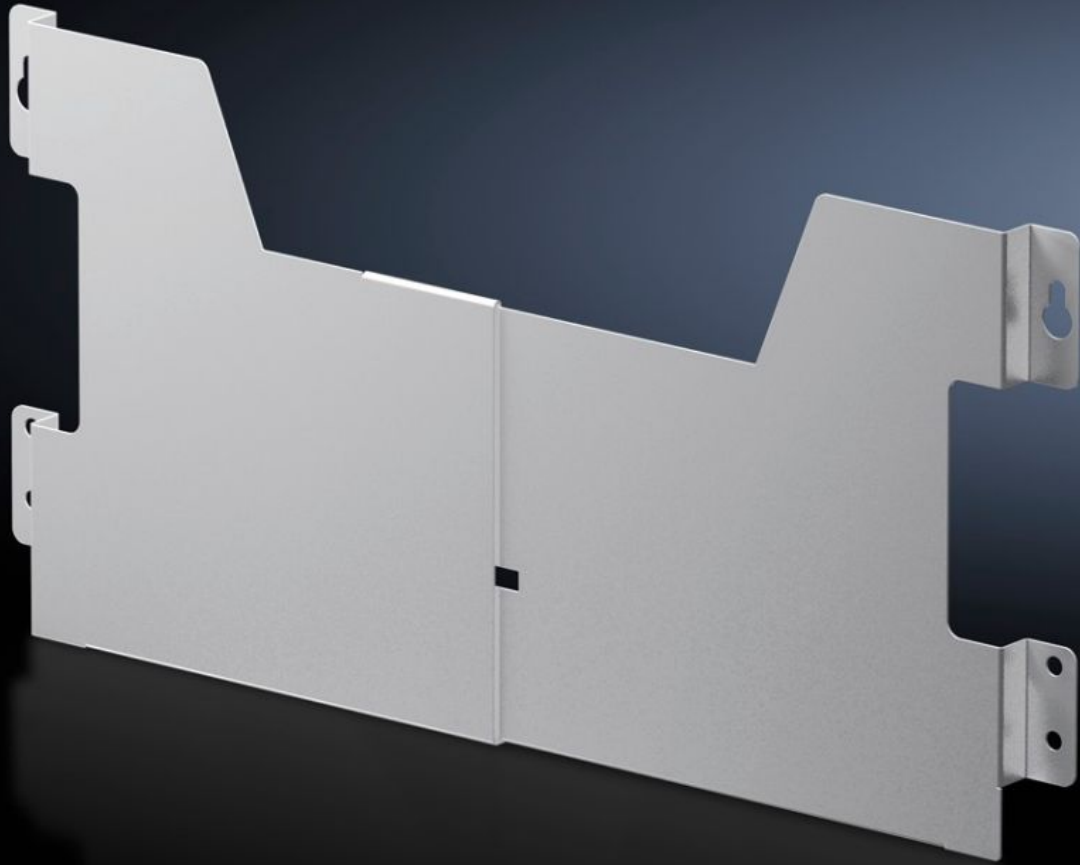

Rittal – The System.

Faster – better – everywhere.

AX 2515.400

Wiring plan pocket of sheet steel

State: 19/10/2024 (Source: rittal.com/com-en)

ENCLOSURES

POWER DISTRIBUTION

CLIMATE CONTROL

IT INFRASTRUCTURE

SOFTWARE & SERVICES

FRIEDHELM LOH GROUP

AX 2515.400 - Wiring plan pocket of sheet steel width-variable

For fastening to the perforated door strip at any height. Variable and easily adjustable in the width.

Features

Model No.	AX 2515.400
Product description	For fastening to the perforated door strip at any height. Variable and easily adjustable in the width.
Colour	RAL 7035
Supply includes	Assembly screws
Clearance height	210 mm
Clear width, range	625 - 725
To fit door width	760 mm 800 mm
To fit	Enclosure type: null CX pedestal
Dimensions	Depth: 35 mm
Packs of	1 pc(s).
Net weight	0.92
Gross weight	1.12
Customs tariff number	73269098
EAN	4028177938328