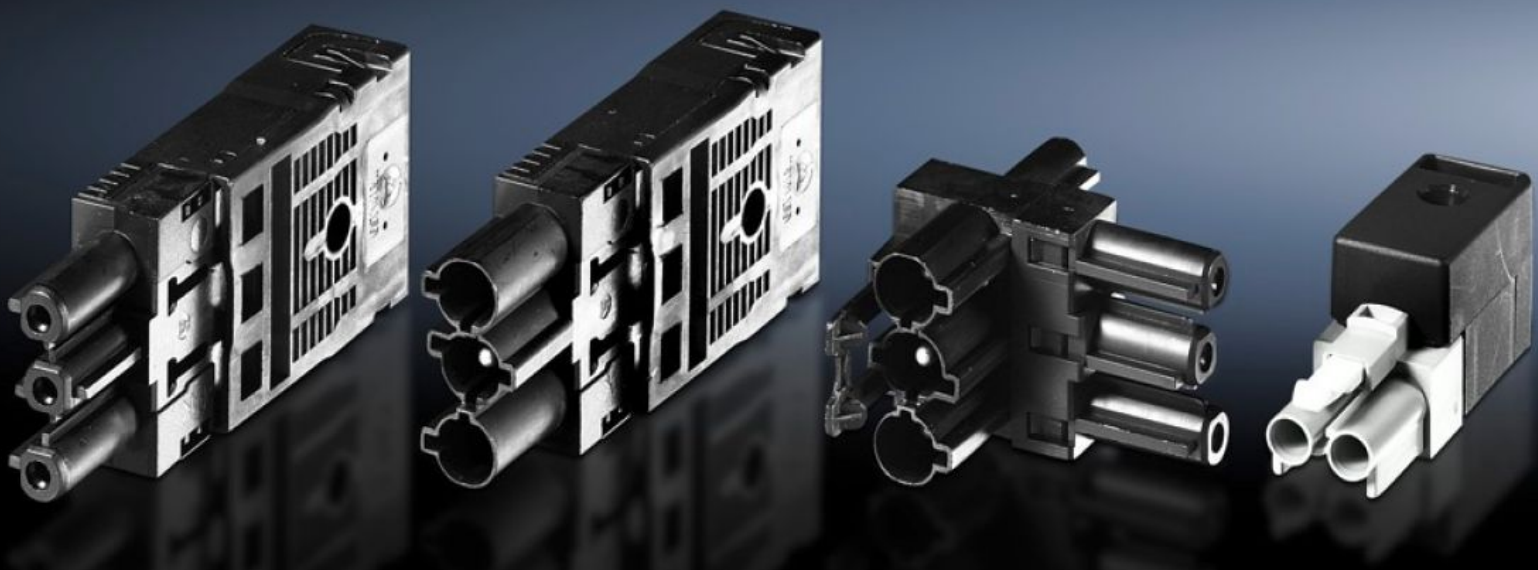

Rittal – The System.

Faster – better – everywhere.

SZ 2507.300

Connection accessories for self-assembly

State: 19/10/2024 (Source: rittal.com/com-en)

ENCLOSURES

POWER DISTRIBUTION

CLIMATE CONTROL

IT INFRASTRUCTURE

SOFTWARE & SERVICES

FRIEDHELM LOH GROUP

SZ 2507.300 - Connection accessories for self-assembly for universal light, courtesy light and compact light

Sockets for power supply through-wiring, connectors for connection component through-wiring, T distributor with 2 sockets and 1 connector, connector for door-operated switch cable.

Features

Model No.	SZ 2507.300
Design	T distributor with 2 sockets, 1 connector
Packs of	5 pc(s).
Weight/pack	0.13 kg
Net weight	0.12
Gross weight	0.133
Customs tariff number	85369095
EAN	4028177025776
ETIM 8	EC002625
ETIM 7.0	EC002625
ECLASS 8.0	27189234